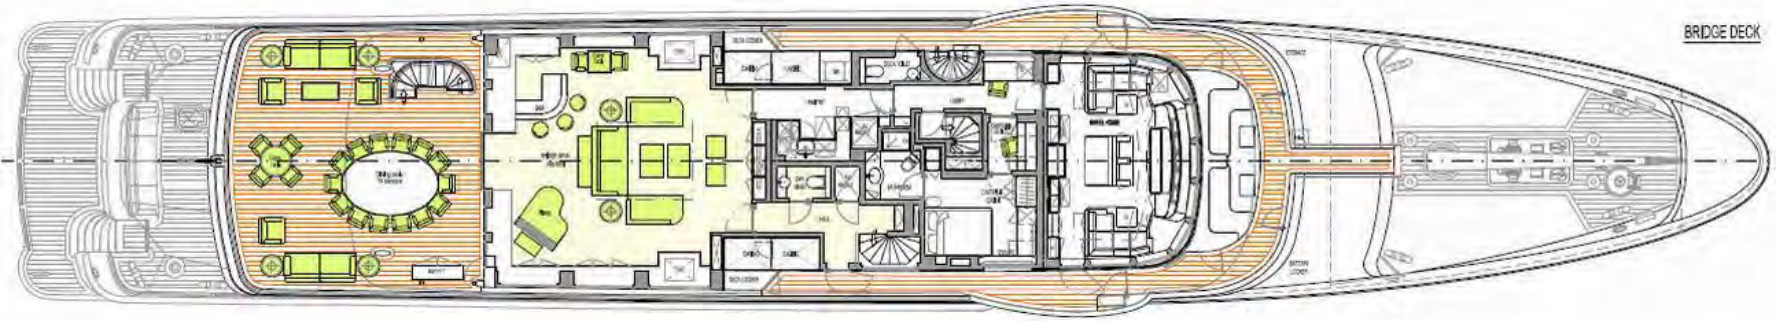

BRIDGE DECK