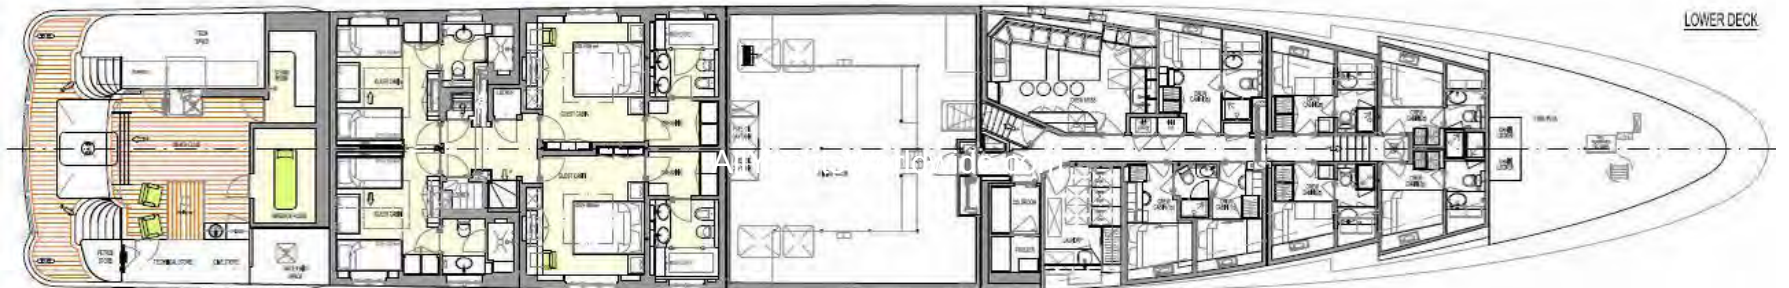

MAIN DECK

LOWER DECK

SPECIFICATIONS

Length: 55.00m (180' 5")

Beam: 9.40m (30' 10")

Draft: 3.60m (11' 9")

Year Built: 2012

Builder: Amels