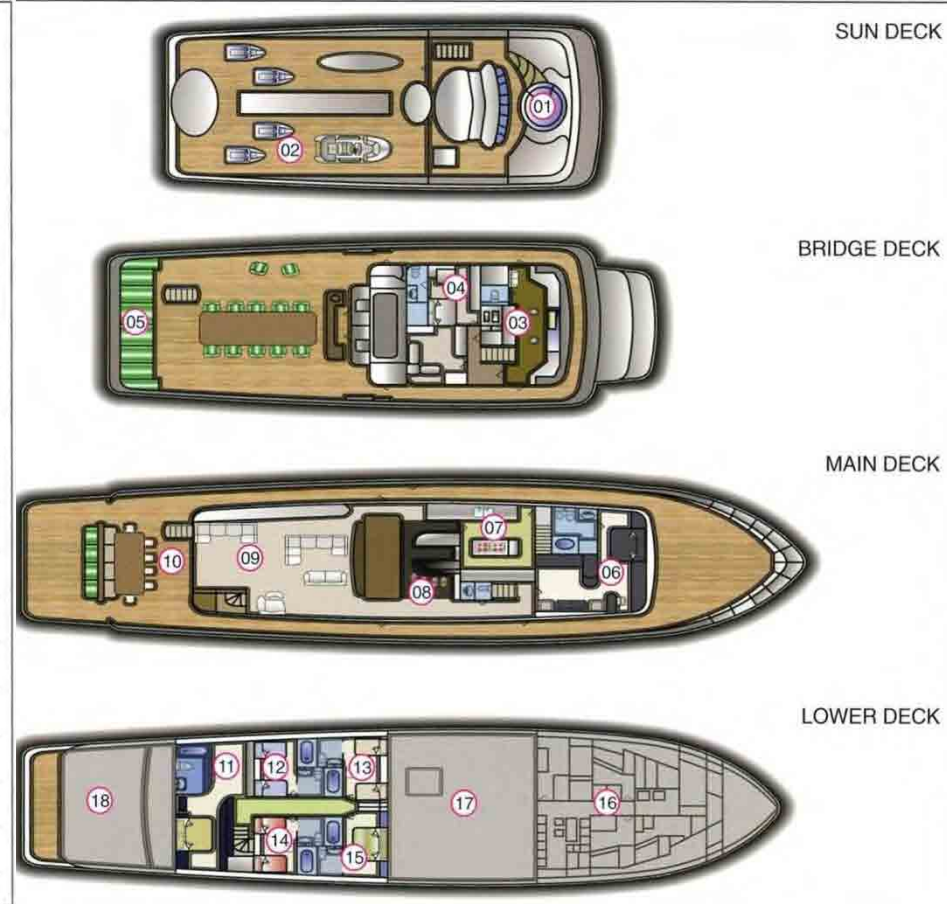

Main Deck
Bar adjacent to the Main Salon

AllYachtsWorldwide.com

FOR CHARTER

M/Y BIG EAGLE

BUILDER MIE SHIPYARD
BUILT/ REFIT..... 1980/2008
LENGTH, FEET/METERS 172'/52.43M
CABINS 6
GUESTS 12
CREW 10
CRUISING SPEED 13 knots

Lower Deck
VIP Stateroom
King Size Bed, suite bathroom, and seating area
AllYachtsWorldwide.com

FOR CHARTER

M/Y BIG EAGLE

BUILDER MIE SHIPYARD
BUILT/ REFIT..... 1980/2008
LENGTH, FEET/METERS 172'/52.43M
CABINS 6
GUESTS 12
CREW 10
CRUISING SPEED 13 knots

Aerial view

FOR CHARTER

M/Y BIG EAGLE

BUILDER MIE SHIPYARD
BUILT/ REFIT..... 1980/2008
LENGTH, FEET/METERS 172'/52.43M
CABINS 6
GUESTS 12
CREW 10
CRUISING SPEED 13 knots

	DESCRIPTION
01	Jacuzzi
02	2nd Tender / Water Sport Equipment
03	Bridge
04	Captain's quarters
05	Sun Pads
06	Master stateroom
07	Galley
08	Sports Bar
09	Main Salon
10	Aft Deck
11	Vip cabin
12	P/A Cabin
13	P/F Cabin
14	S/A Cabin
15	SF Cabin
16	Crew's Quarters
17	Engine Room
18	Lazarette

Layout