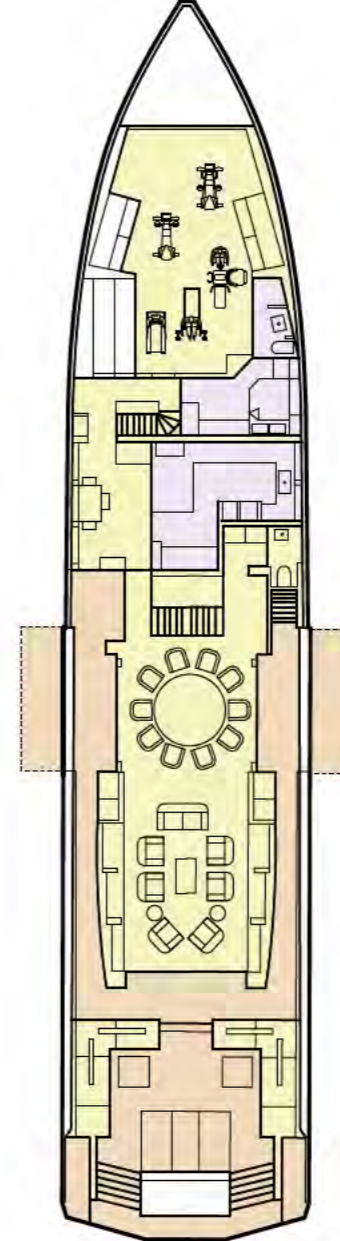

**BUILT**

2010

---

**LENGTH**

45.0M (147.6FT)

---

**BEAM**

9.0M (29.5FT)

# DECK SPACE

# GENERAL ARRANGEMENT

OBSERVATION POD DECK

SUN DECK

BRIDGE DECK

MAIN DECK

LOWER DECK

## KEY

- Sun Deck
- Deck
- Guest Areas
- Master Cabin
- Guest Cabins
- Crew Areas