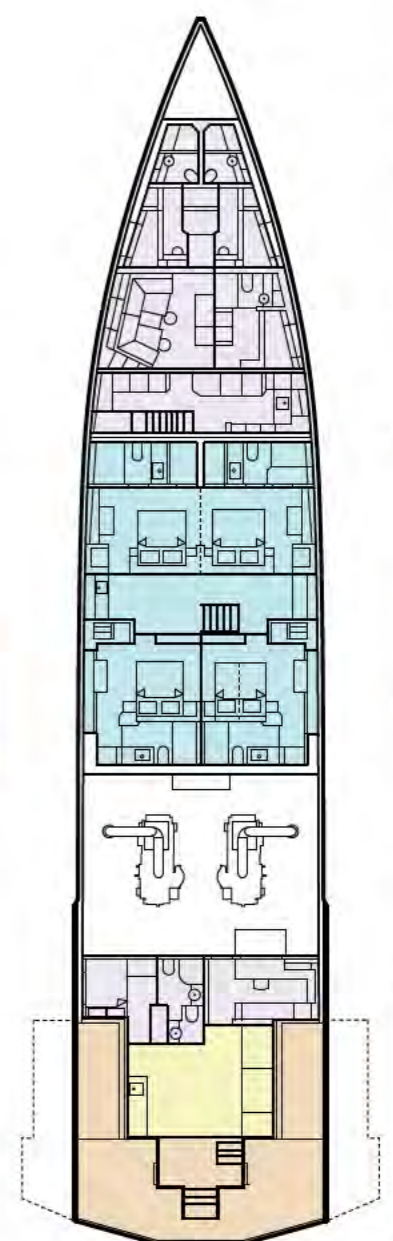

**BUILT**

2010

---

**LENGTH**

45.0M (147.6FT)

---

**BEAM**

9.0M (29.5FT)

# DECK SPACE

# GENERAL ARRANGEMENT

OBSERVATION POD DECK

SUN DECK

BRIDGE DECK

MAIN DECK

LOWER DECK

## KEY

- Sun Deck
- Deck
- Guest Areas
- Master Cabin
- Guest Cabins
- Crew Areas