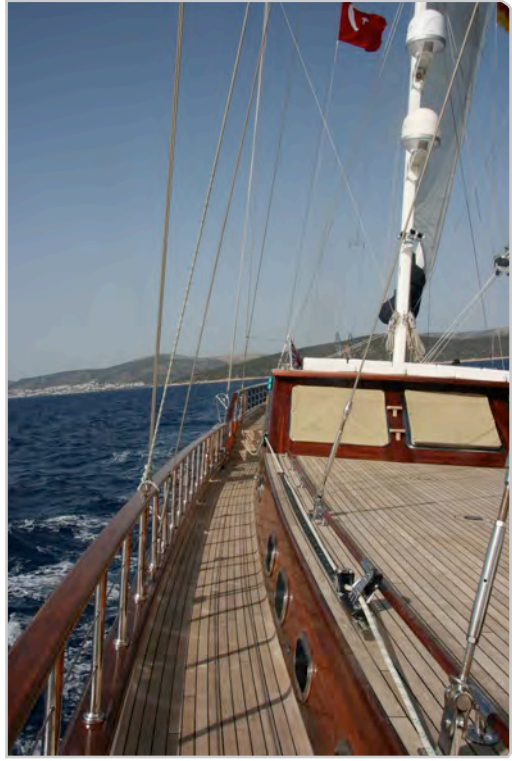

AllYachtsWorldwide.com

MS BLUE EYES

34.00 m Motor Sailer

AllYachtsWorldwide.com

AllYachtsWorldwide.com

Yacht Name	MS BLUE EYES
Type	Motor Sailer
Builder	PAX NAVI
Built in	2007
Construction	Steel Construction
Design	PAX NAVI
Classification	RINA
Flag	Maltese
Location	Marmaris
Length (Loa)	34.00 m
Breadth (B)	8.00 m
Draft (d)	2.30 m
Main Engine	2 x 440 bhp MAN
Cruising speed	11 knots
Generator	2 x 33 kw Kohler
Thruster	

Passanger capacity	10 persons
Cabins	5 Cabins
Saloon	1 Saloon
Cabin Configuration	1 master, 2 double and 2 twin cabins
Air conditioning	Fully air conditioned
Fuel capacity	15.00 t
Water capacity	8.00 t
Sewage capacity	4.00 t
Electric System	24 / 220 / 380 v
Navigation	Raymarine radar , GPS , Echo Sounder and Autopilot
Tender & Toys	1 x 6 M Zodiac with 150 hp Yamaha engine. 1 x Jet Ski 250 hp 1 x SEE BOB 5 hp 4 sets of water skis Sea Kayak Snorkelling gear Fishing gear 1 x 3 M tender with 30 HP engine
Entertainment system	BLUE EYES possesses a most comprehensive on board entertainment system: 3,000 DVD and 5,000 music titles are available on the system.