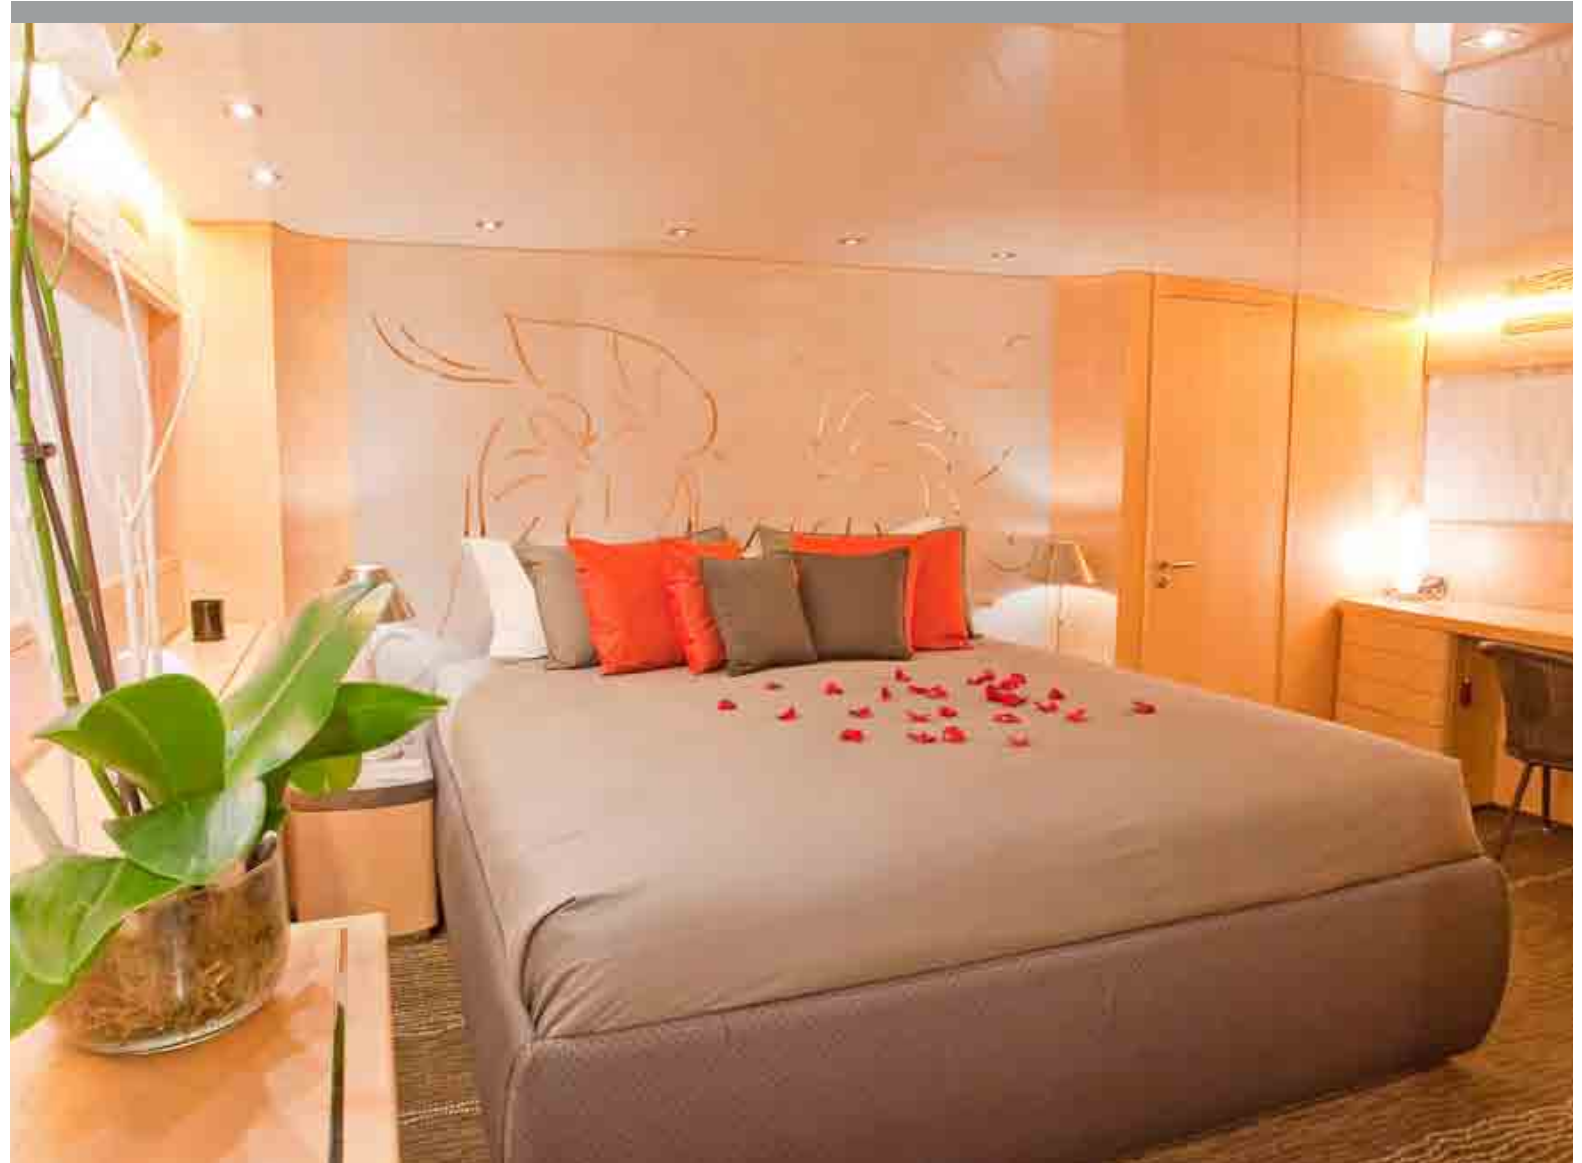

---

for charter

Coca VI

The Master Suite offers a king size bed, a separate office, a walk-in closet, vanity area, flat screen tv with dvd player, hifi,...

---

specifications

builder	arno (leopard)
built/refit	2000/2011
length m/ft	26.80m /88'44"
cabins	3
guests	6
crew	3
cruising speed (kn)	24
cruising area	south of france

weekly charter rates

high summer rate	€35,000 pw
low summer rate	€ 35,000 pw
high winter rate	€35,000 pw
low winter rate	€ 35,000 pw

Yachts offered are subject to availability. The particulars are believed to be correct but are not guaranteed and may not be used for contractual purposes.