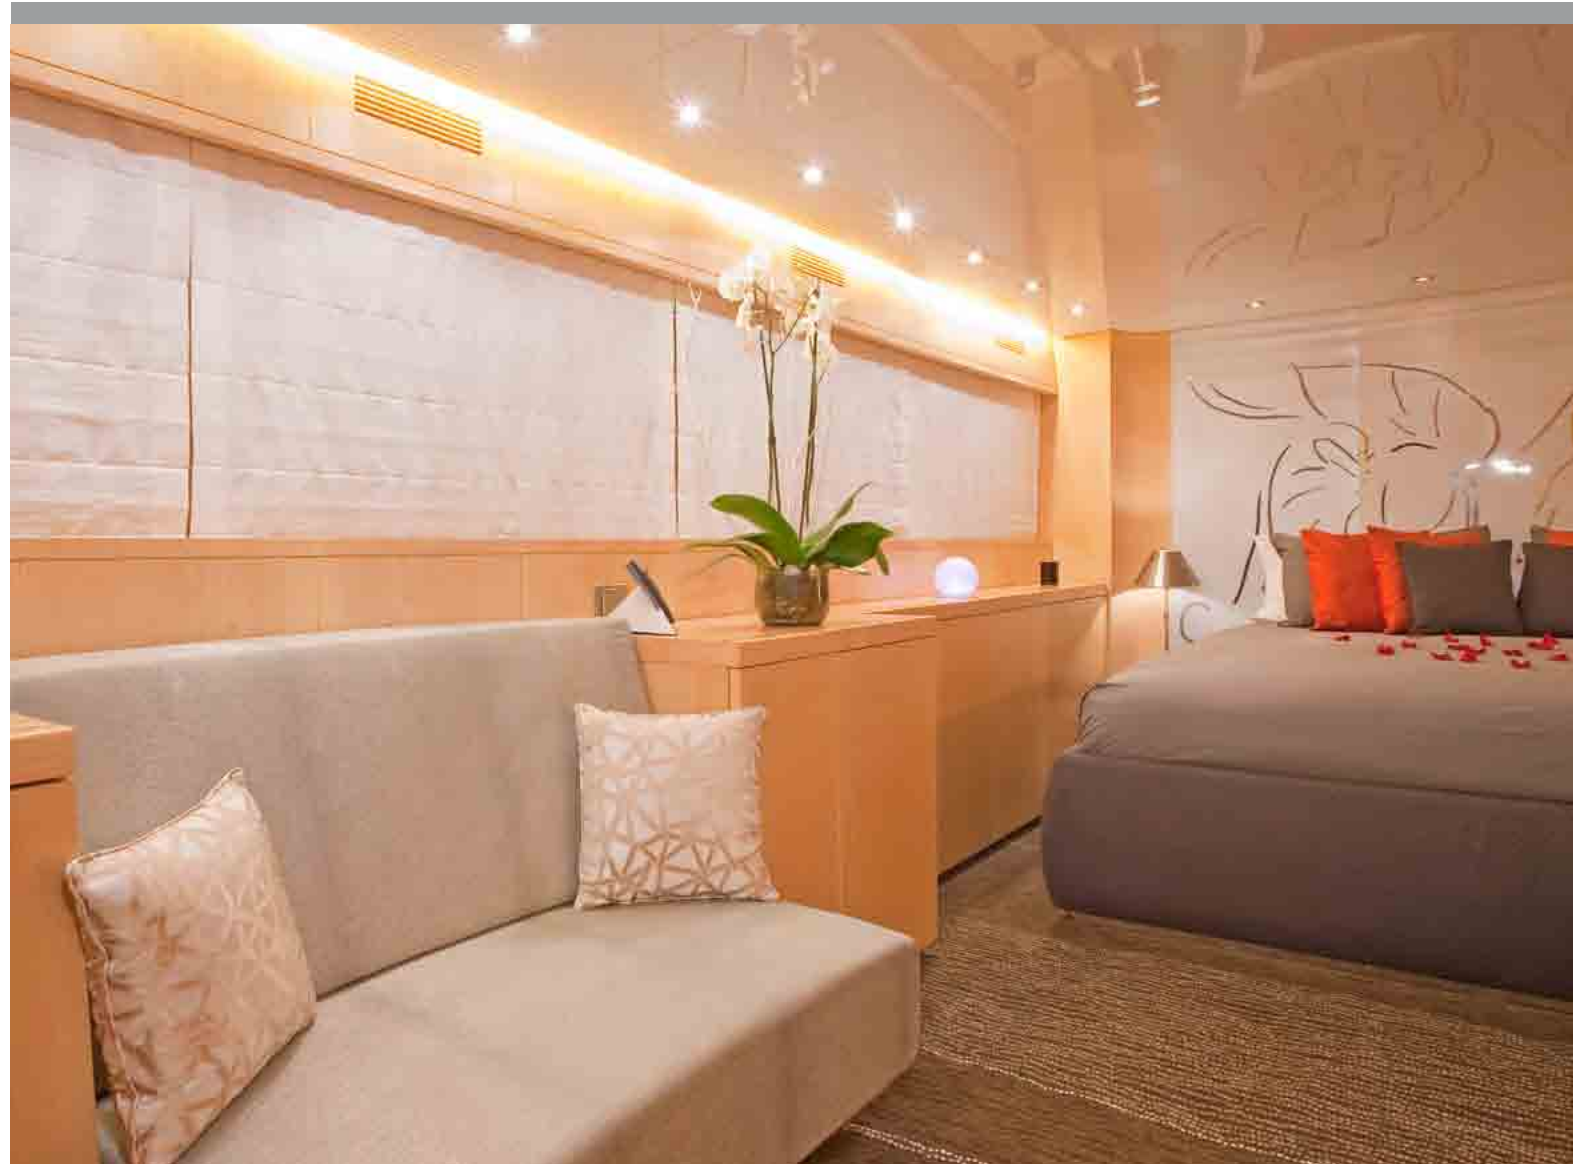

Coca VI

COCA VI can accommodate up to 6 guests and offers 3 tastefully decorated staterooms on the lower deck.

specifications

builder	arno (leopard)
built/refit	2000/2011
length m/ft	26.80m/88'44"
cabins	3
guests	6
crew	3
cruising speed (kn)	24
cruising area	south of france

weekly charter rates

high summer rate	€35,000 pw
low summer rate	€ 35,000 pw
high winter rate	€35,000 pw
low winter rate	€ 35,000 pw

Yachts offered are subject to availability. The particulars are believed to be correct but are not guaranteed and may not be used for contractual purposes.