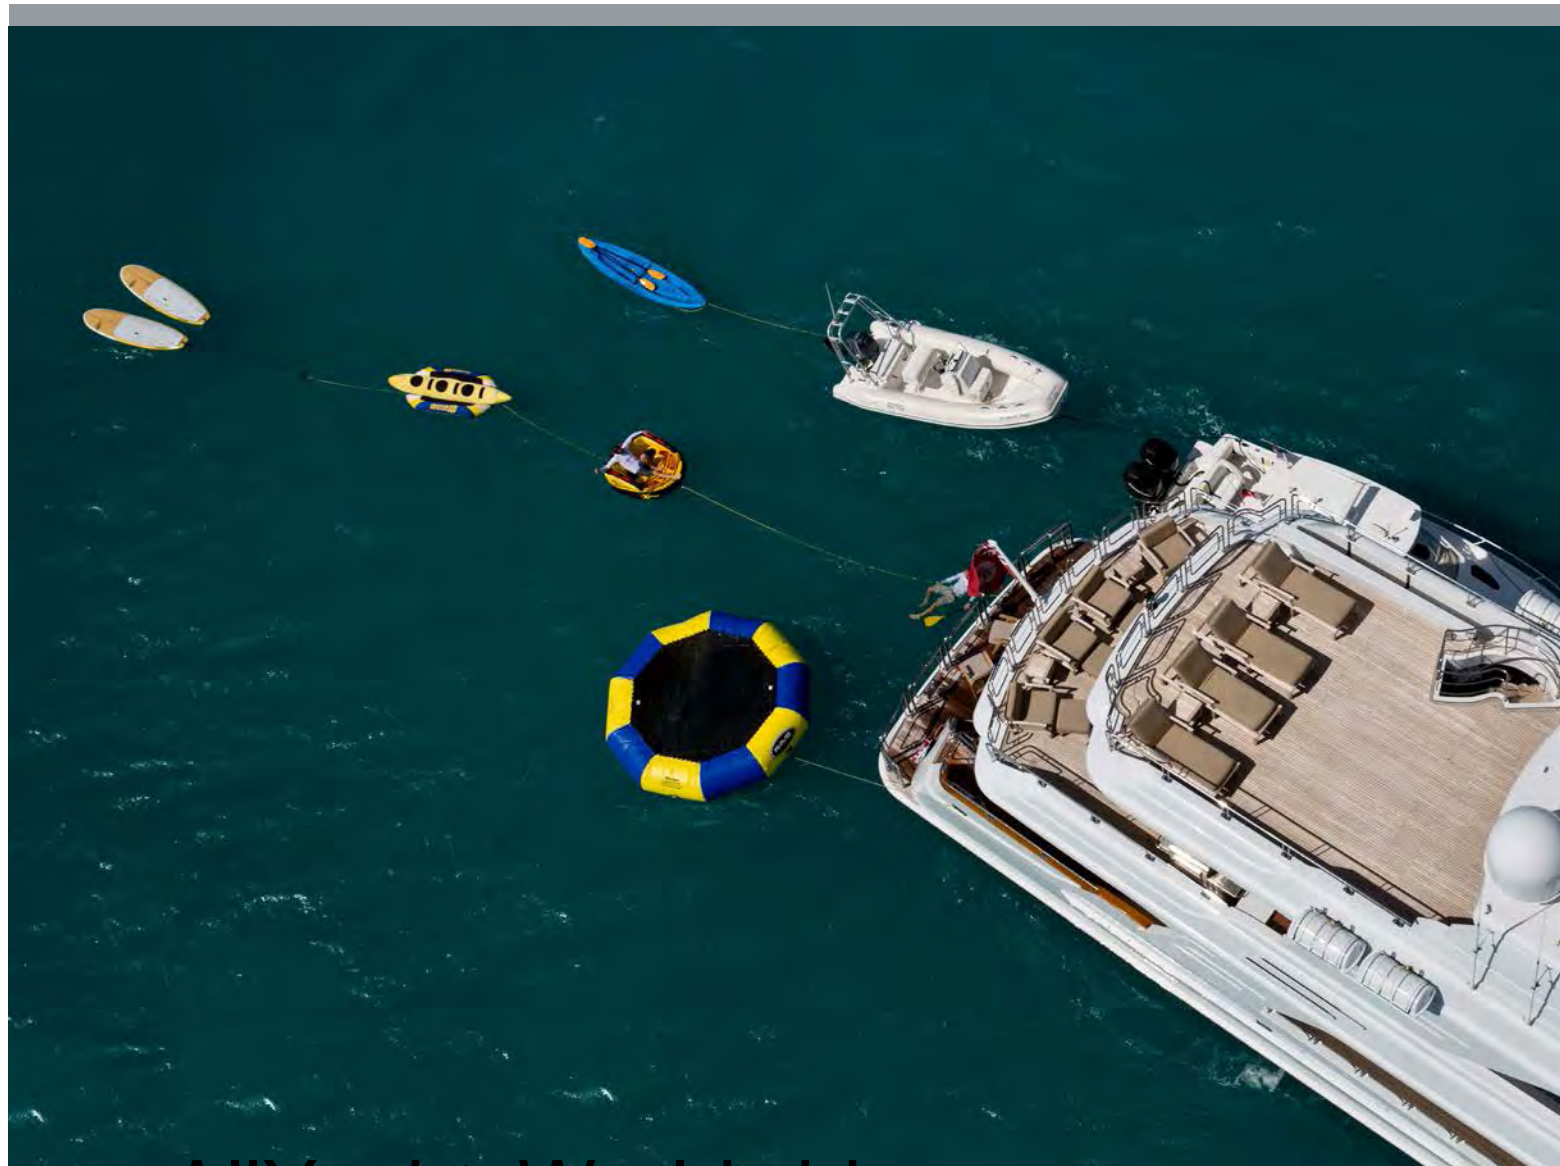

# Crowned Eagle

---

Jacuzzi

43 28M / 142'00" / RICHMOND YACHTS

---

[www.AllYachtsWorldwide.com](http://www.AllYachtsWorldwide.com)

---

# Crowned Eagle

---

Tenders and Toys

43.28M / 142'00" / RICHMOND YACHTS

---

[www.AllYachtsWorldwide.com](http://www.AllYachtsWorldwide.com)

---

# Crowned Eagle

---

Tenders and Toys

43 28M / 142'00" / RICHMOND YACHTS

---

[www.AllYachtsWorldwide.com](http://www.AllYachtsWorldwide.com)

---

# Crowned Eagle

---