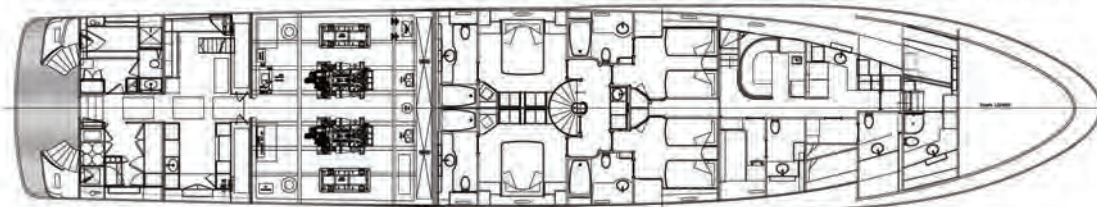

## Deck Plans

43.28M / 142'00" / RICHMOND YACHTS

FLYBRIDGE PLAN

UPPER DECK PLAN

MAIN DECK PLAN

LOWER DECK PLAN

---

[www.AllYachtsWorldwide.com](http://www.AllYachtsWorldwide.com)