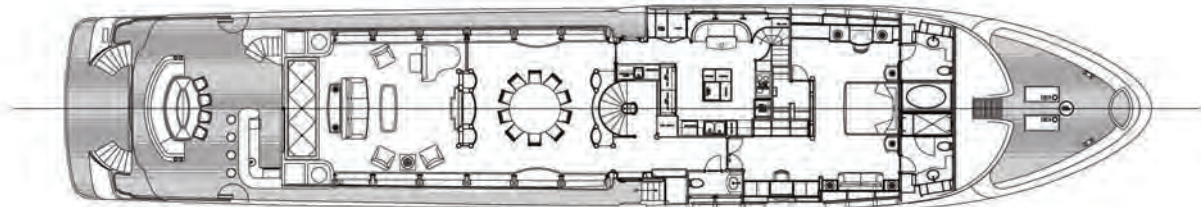

## Deck Plans

43.28M / 142'00" / RICHMOND YACHTS

FLYBRIDGE PLAN

UPPER DECK PLAN

MAIN DECK PLAN

LOWER DECK PLAN

---

[www.AllYachtsWorldwide.com](http://www.AllYachtsWorldwide.com)