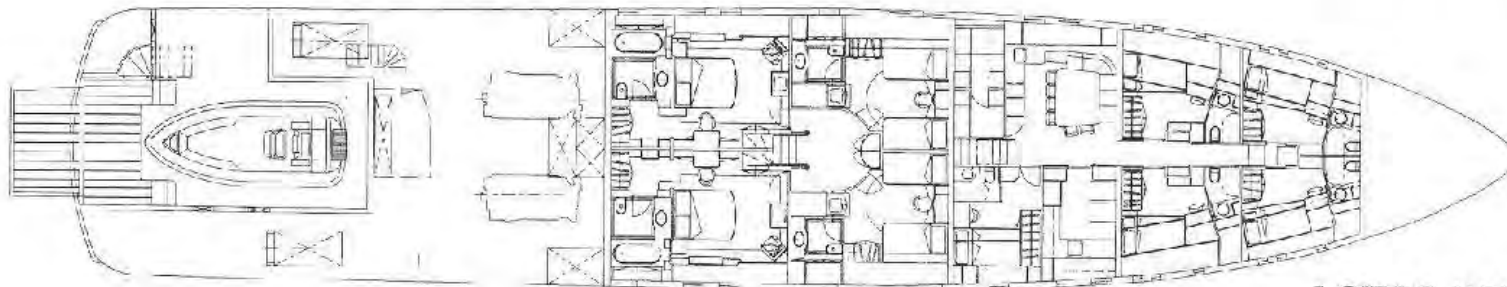

M/Y CUOR DI LEONE

Benetti: 49.9m (164ft), 1999, 12 Guests

SUN DECK

UPPER DECK

MAIN DECK

LOWER DECK

SPECIFICATIONS

Length: 49.90m (163' 8")

Beam: 8.90m (29' 2")

Draft: 2.60m (8' 6")

Year Built: 1999 (partial refit 2010/11)

Builder: Benetti

Flag: Marshall Islands

Port of Registry: Jaluit

ACCOMMODATION

Number of Cabins: 6

Total Guests (Sleeping): 12

MAIN DECK

Full beam master stateroom on main deck, with his and hers bathroom (jacuzzi bath and shower). Bed 200cm x 200cm (King)

LOWER DECK

2 x double staterooms (195cm x 160cm - Queens)

2 x twin staterooms (with pullman berths)

UPPER DECK VIP

Additional guest room that can be converted into a twin or double room (bed 195cm x 180cm - Super Queen) with ensuite.

TENDERS, TOYS & EQUIPMENT

6 meter Novurania Equator RIB with a 2011, FNM Alaska (250 hp) engine