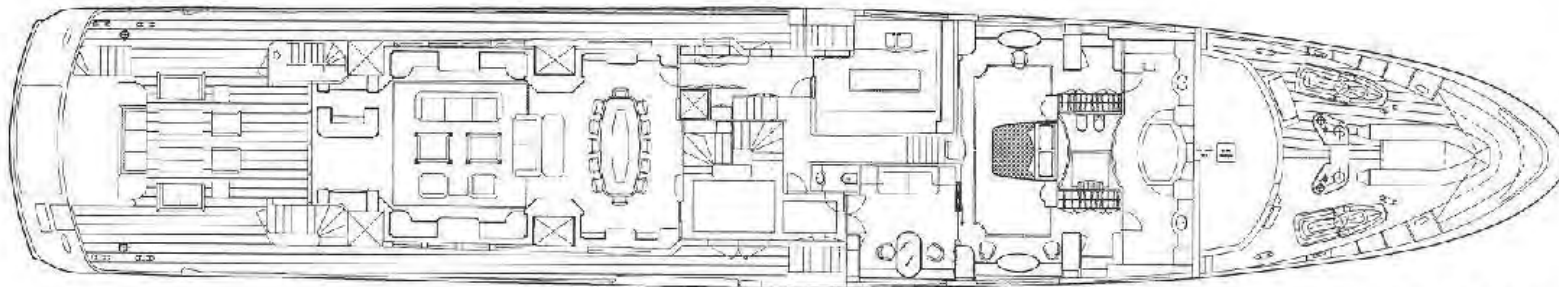

M/Y CUOR DI LEONE

Benetti: 49.9m (164ft), 1999, 12 Guests

SUN DECK

UPPER DECK

MAIN DECK

LOWER DECK

SPECIFICATIONS

Length: 49.90m (163' 8")

Beam: 8.90m (29' 2")

Draft: 2.60m (8' 6")

Year Built: 1999 (partial refit 2010/11)

Builder: Benetti

Flag: Marshall Islands

Port of Registry: Jaluit

ACCOMMODATION

Number of Cabins: 6

Total Guests (Sleeping): 12

MAIN DECK

Full beam master stateroom on main deck, with his and hers bathroom (jacuzzi bath and shower). Bed 200cm x 200cm (King)

LOWER DECK

2 x double staterooms (195cm x 160cm - Queens)

2 x twin staterooms (with pullman berths)

UPPER DECK VIP

Additional guest room that can be converted into a twin or double room (bed 195cm x 180cm - Super Queen) with ensuite.

TENDERS, TOYS & EQUIPMENT

6 meter Novurania Equator RIB with a 2011, FNM Alaska (250 hp) engine