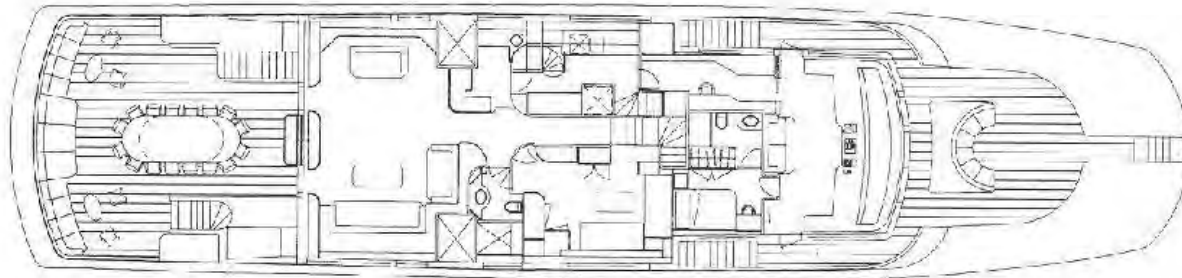

M/Y CUOR DI LEONE

Benetti: 49.9m (164ft), 1999, 12 Guests

SUN DECK

UPPER DECK

MAIN DECK

LOWER DECK

SPECIFICATIONS

Length: 49.90m (163' 8")

Beam: 8.90m (29' 2")

Draft: 2.60m (8' 6")

Year Built: 1999 (partial refit 2010/11)

Builder: Benetti

Flag: Marshall Islands

Port of Registry: Jaluit

ACCOMMODATION

Number of Cabins: 6

Total Guests (Sleeping): 12

MAIN DECK

Full beam master stateroom on main deck, with his and hers bathroom (jacuzzi bath and shower). Bed 200cm x 200cm (King)

LOWER DECK

2 x double staterooms (195cm x 160cm - Queens)

2 x twin staterooms (with pullman berths)

UPPER DECK VIP

Additional guest room that can be converted into a twin or double room (bed 195cm x 180cm - Super Queen) with ensuite.

TENDERS, TOYS & EQUIPMENT

6 meter Novurania Equator RIB with a 2011, FNM Alaska (250 hp) engine