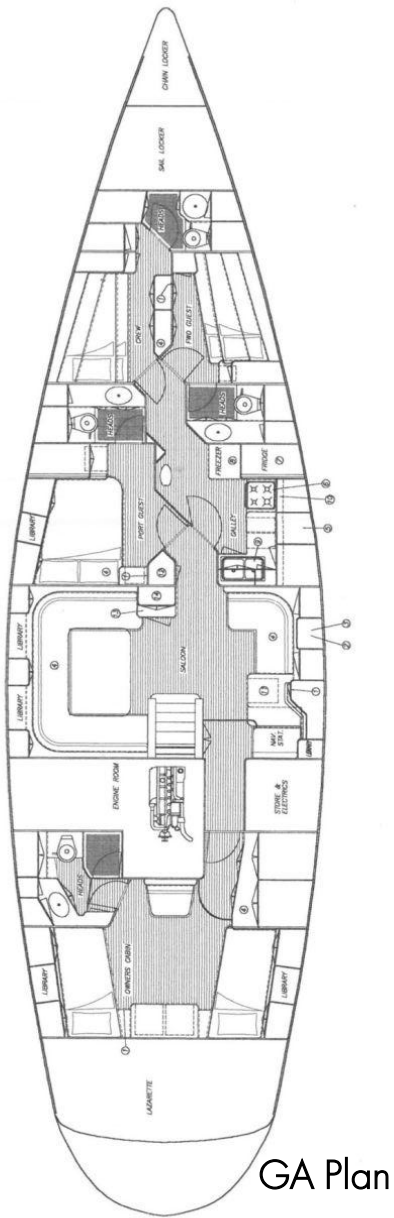

FAR II KIND

Southern Wind Shipyard: 21.89m/71'10"ft, 6 guests

AllYachtsWorldwide.com

Under Sail

AllYachtsWorldwide.com

Under Sail

Saloon Seating

Dining Area

Sun Deck

Sailing

Sailing

Deck Dining

SPECIFICATIONS - Farr 72

Length: 21.89m (71' 10")

Beam: 5.75m (18' 10")

Draft: 2.80m (9' 2")

Year Built: 1996

Builder: Southern Wind Shipyard

Naval Architect: Farr Yacht Design

Guest Accommodation:

3 Cabins for 6 guests / 8 cruising

- Master cabin (aft): 2 x small double beds (both 120cm x 206cm)
- VIP cabin (midships port): 1 x double bed (149cm x 197cm)
- Guest (forward starboard): 2 x single bunk beds (upper 80cm x 201cm) & (lower 72cm x 200cm)

Total Crew: 2

(Optional 3rd crew member on request - using the forward guest cabin)

TENDERS, TOYS & EQUIPMENT

Tenders & Toys:

- 3.2m Zodiac with 20HP 2-stroke outboard
- Children's Wakeboard, Waterskis, and Fishing Equipment
- Tow Donught
- Other toys upon request
- 32" TV with Apple TV and DVD in Saloon