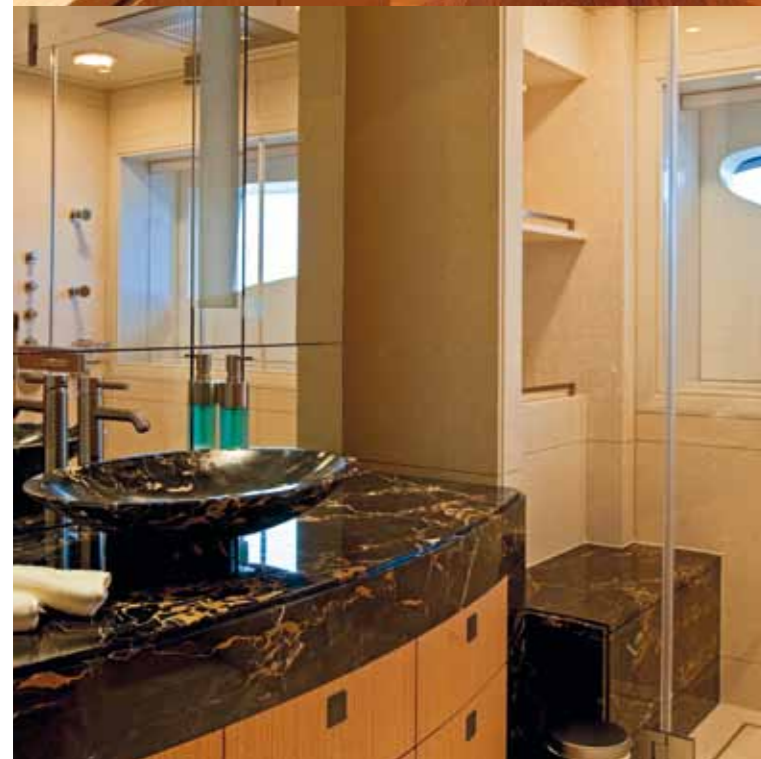

Pleasure

IMAGINE's deck layout offers a great variety of alfresco dining and opportunities for recreation and relaxation. The yacht has been designed to help enhance your personal health, well-being and enjoyment. High on the lofty sun deck, IMAGINE provides her guests with a prime area where water, sun and privacy can be fully enjoyed. The jacuzzi and the mini-beach are just a small step up from the jet-stream pool and the wet-feet bar. One deck below, in front of the wheelhouse, a cosy nook awaits guests who prefer their breakfast in quiet outdoor seclusion.

Created by world-famous London designer Andrew Winch, IMAGINE's interior is a marvel of rare and exotic woods and stones. "We designed the interior to be easy on the eye, something you can enjoy. The crew are lovely people, they are expert at making their guests feel relaxed, and we designed the interior to recreate that same feeling of relaxation and comfort."