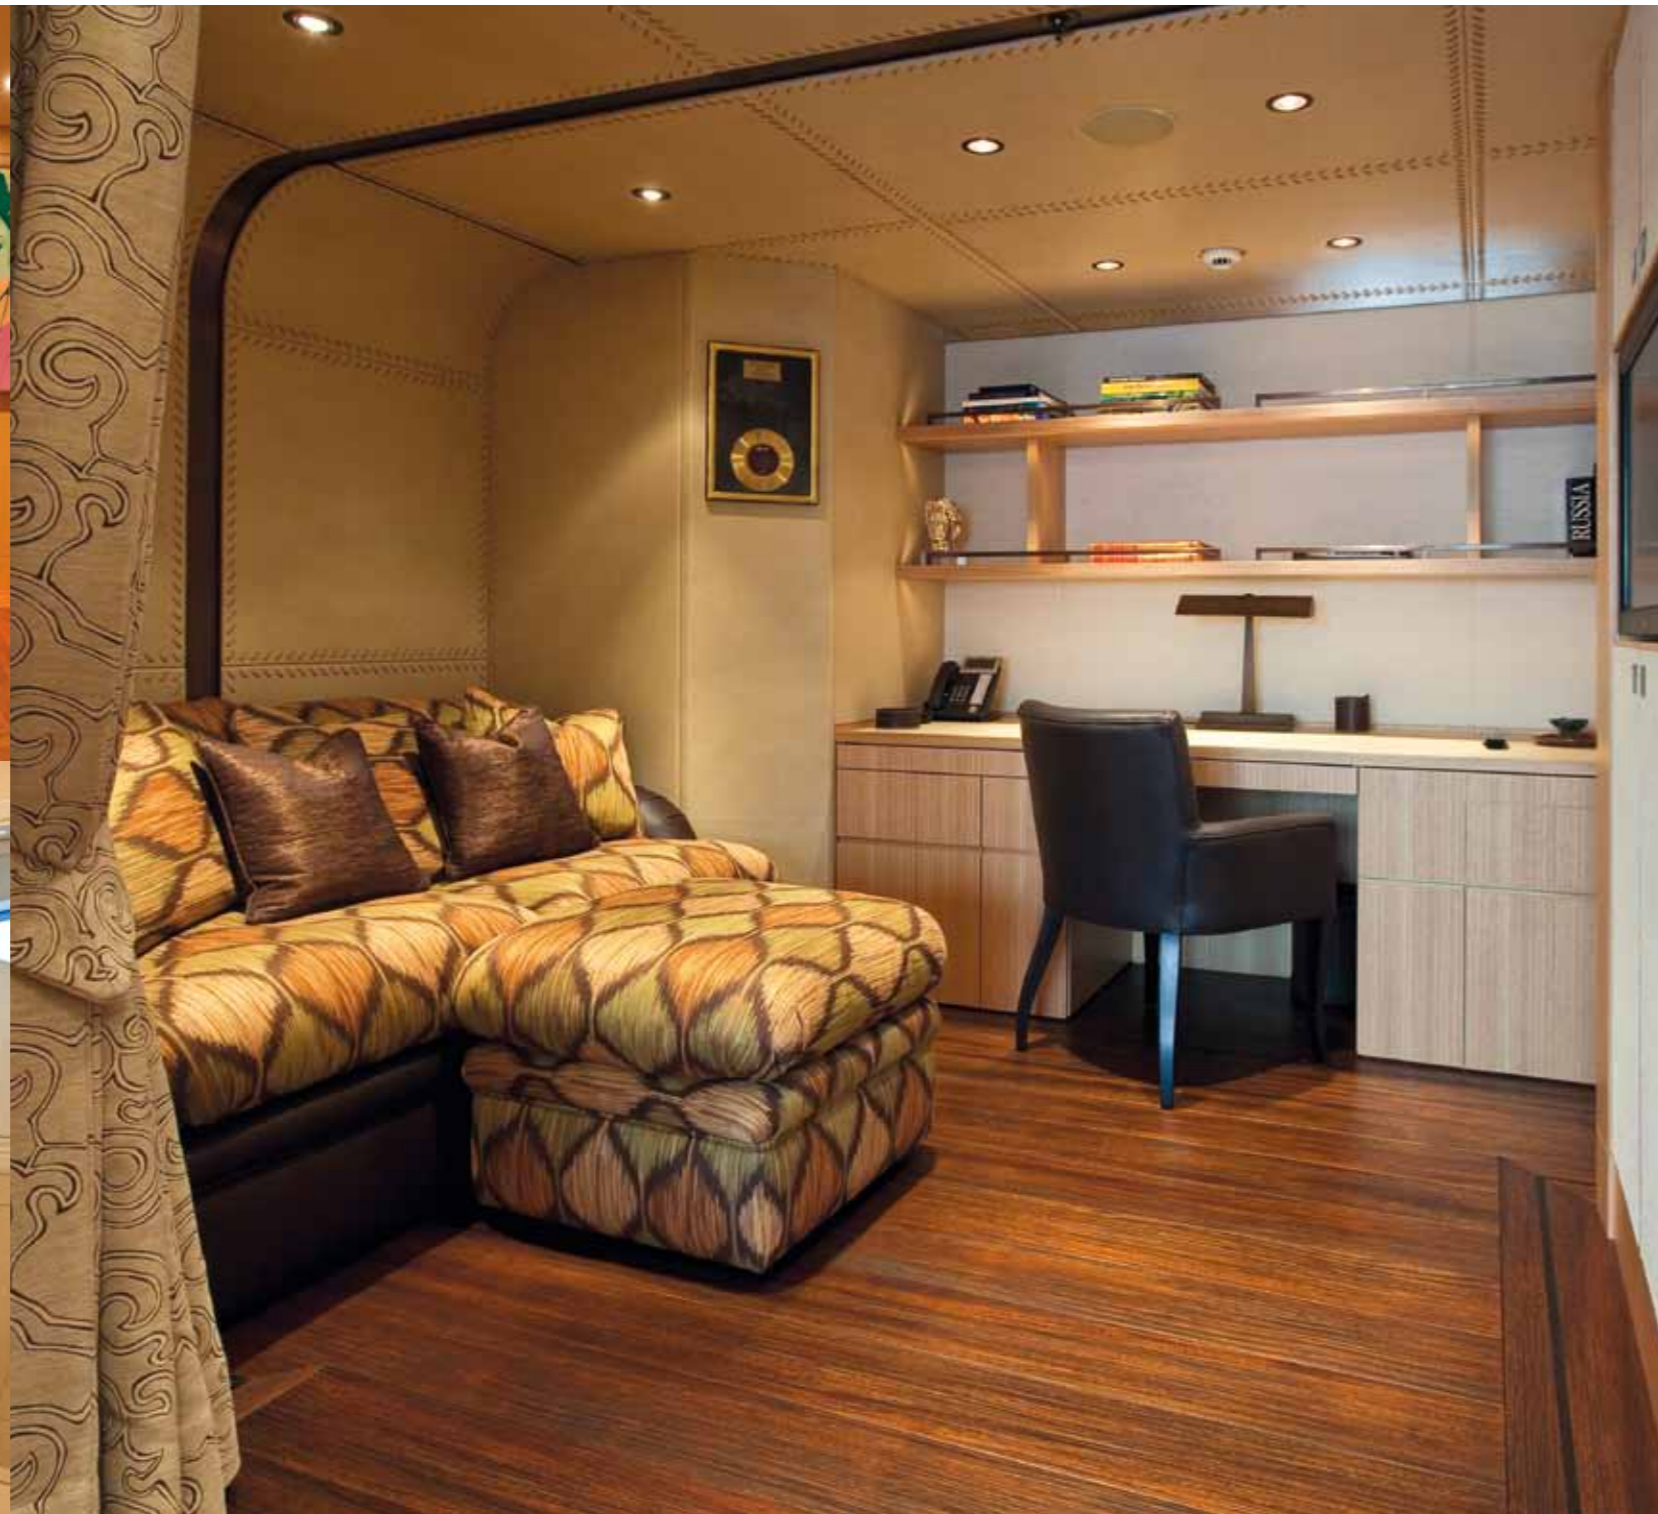

Pleasure

IMAGINE's deck layout offers a great variety of alfresco dining and opportunities for recreation and relaxation. The yacht has been designed to help enhance your personal health, well-being and enjoyment. High on the lofty sun deck, IMAGINE provides her guests with a prime area where water, sun and privacy can be fully enjoyed. The jacuzzi and the mini-beach are just a small step up from the jet-stream pool and the wet-feet bar. One deck below, in front of the wheelhouse, a cosy nook awaits guests who prefer their breakfast in quiet outdoor seclusion.

Created by world-famous London designer Andrew Winch, IMAGINE's interior is a marvel of rare and exotic woods and stones. "We designed the interior to be easy on the eye, something you can enjoy. The crew are lovely people, they are expert at making their guests feel relaxed, and we designed the interior to recreate that same feeling of relaxation and comfort."