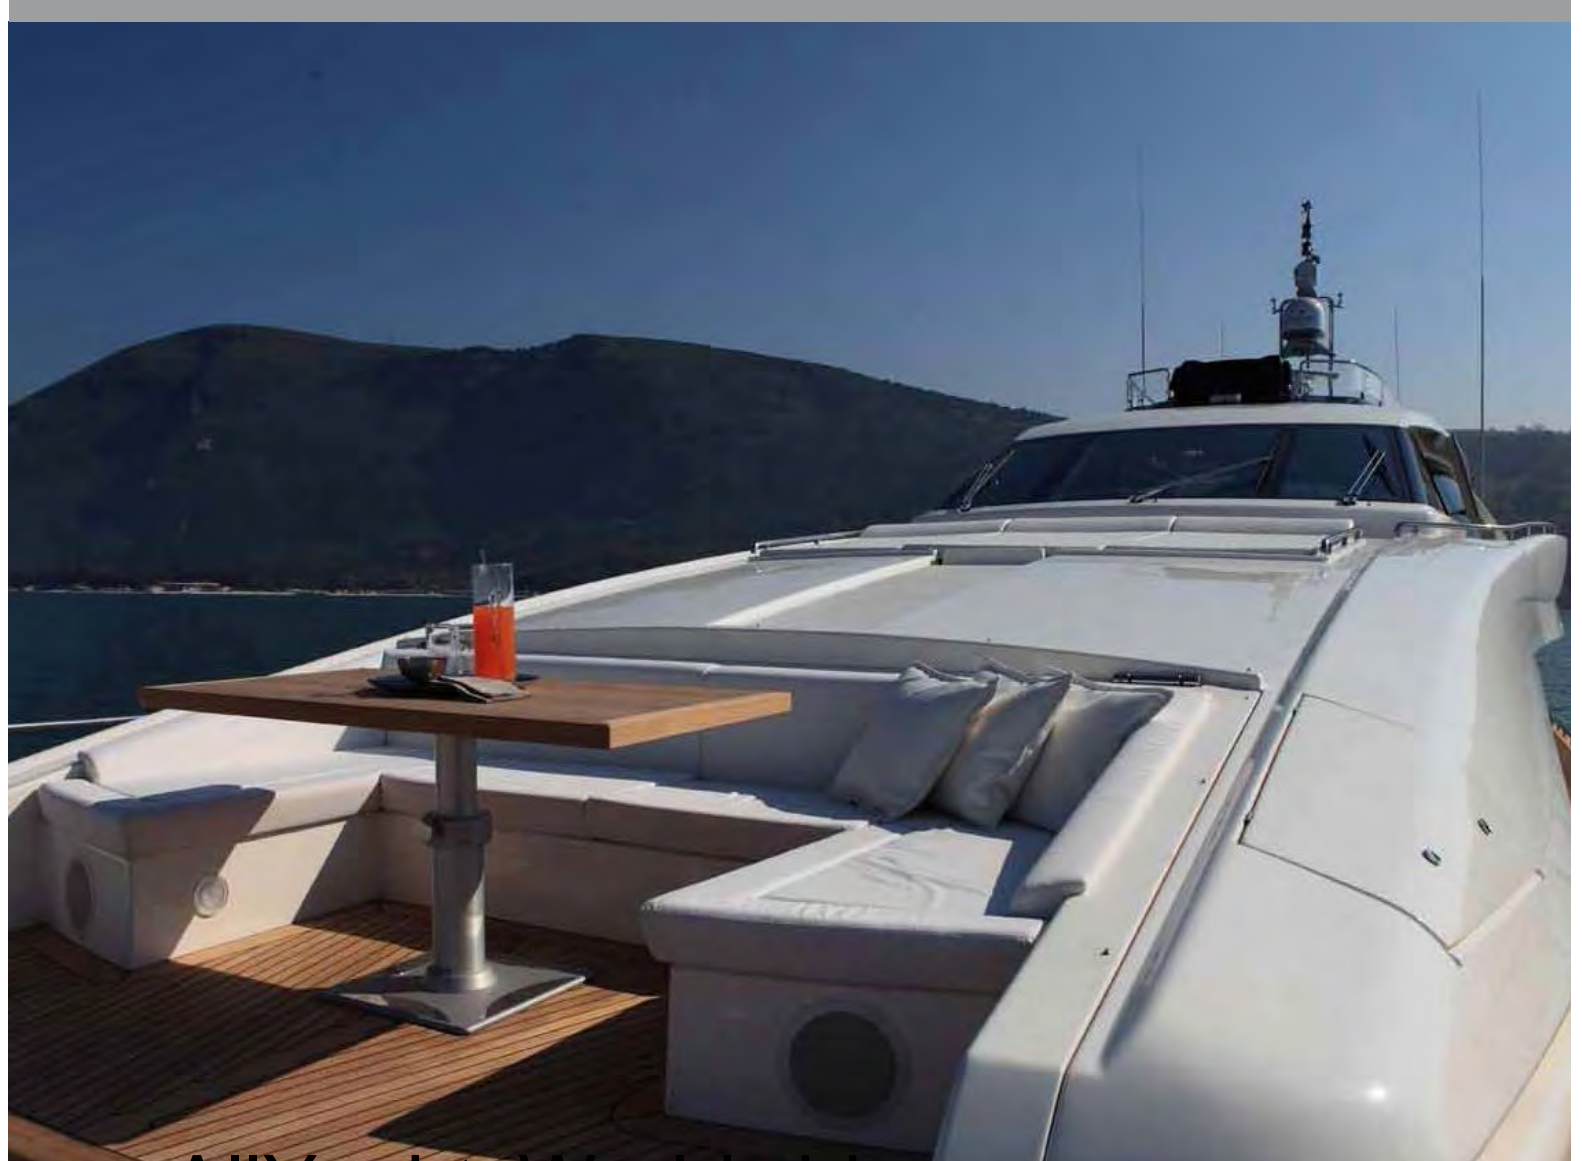

---

for charter

Lady Dia

Foredeck

---

specifications

builder	Ferretti
built/refit	2011
length m/ft	37.80m /124'
cabins	5
guests	12
crew	7
cruising speed (kn)	23.5
cruising area	West-Med

---

weekly charter rates

high season rate	€ 110,000 pw
low season rate	€ 110,000 pw

Yachts offered are subject to availability. The particulars are believed to be correct but are not guaranteed and may not be used for contractual purposes.

www.AllYachtsWorldwide.com