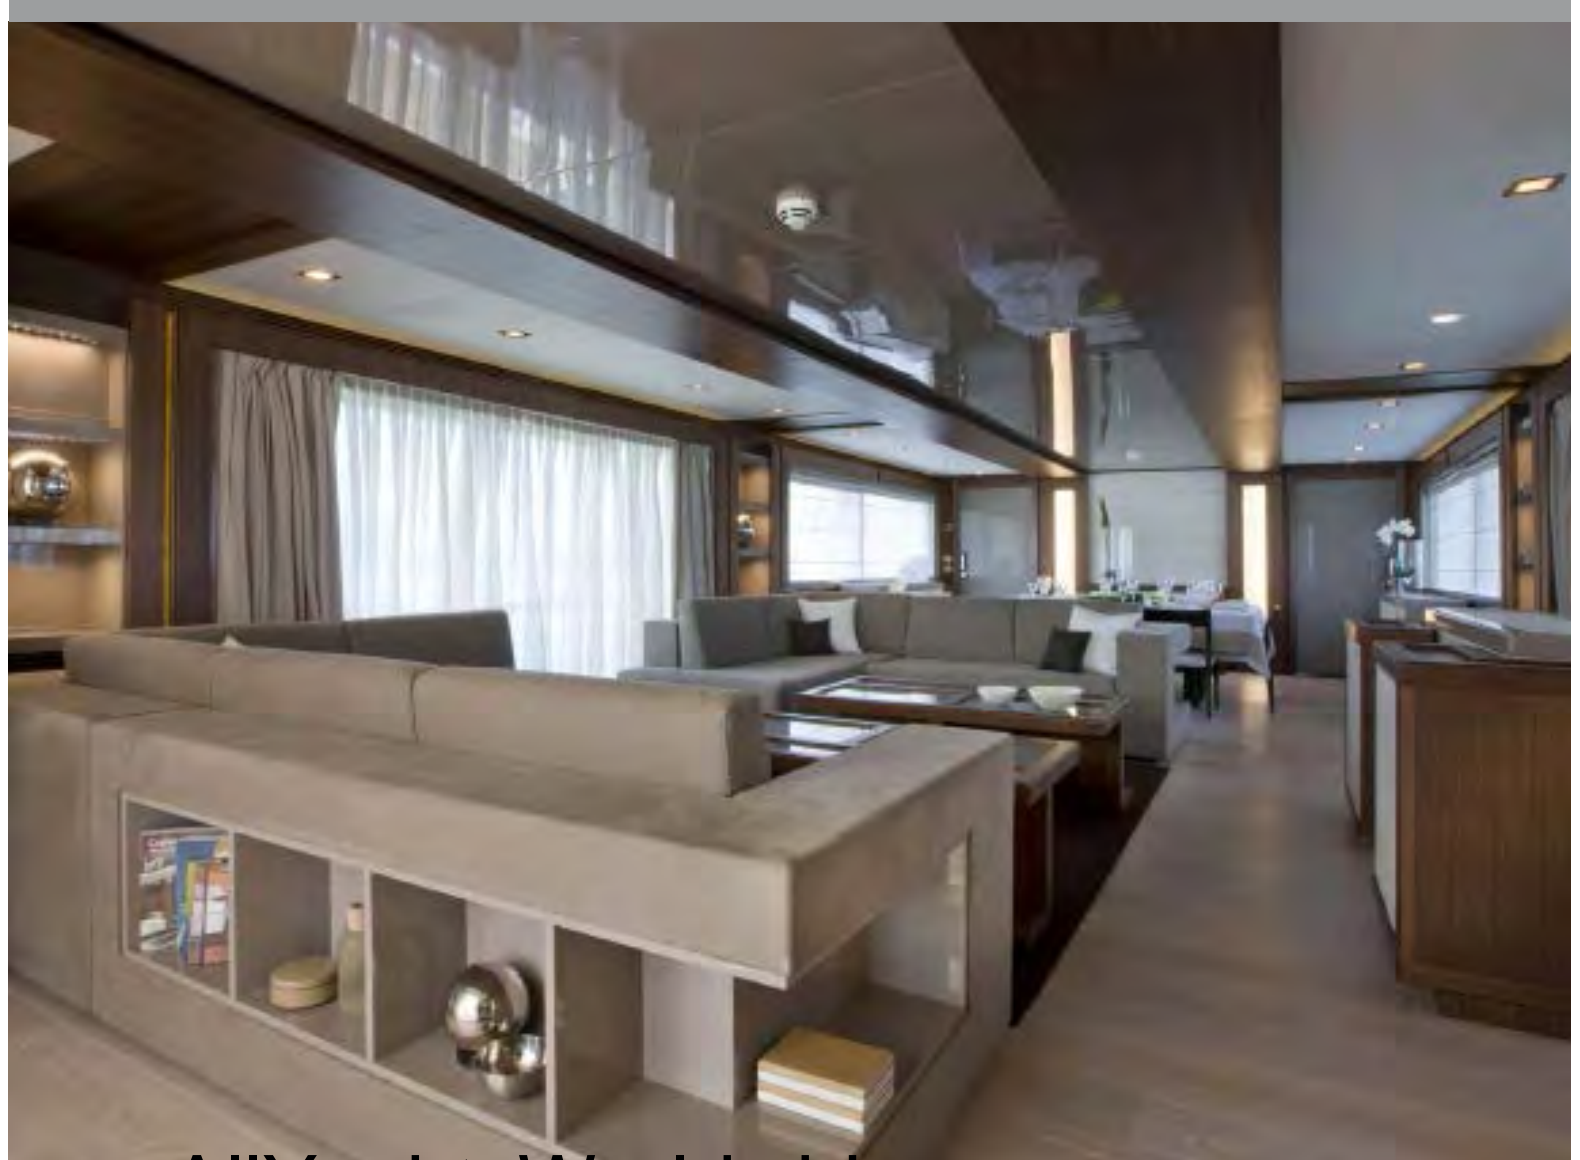

---

for charter

Lady Dia

She has an excellent crew of 6 and offers a maximum speed of 27.5 knots.

---

specifications

builder	Ferretti
built/refit	2011
length m/ft	37.80m /124'
cabins	5
guests	12
crew	7
cruising speed (kn)	23.5
cruising area	West-Med

weekly charter rates

high season rate	€ 110,000 pw
low season rate	€ 110,000 pw

Yachts offered are subject to availability. The particulars are believed to be correct but are not guaranteed and may not be used for contractual purposes.

www.AllYachtsWorldwide.com