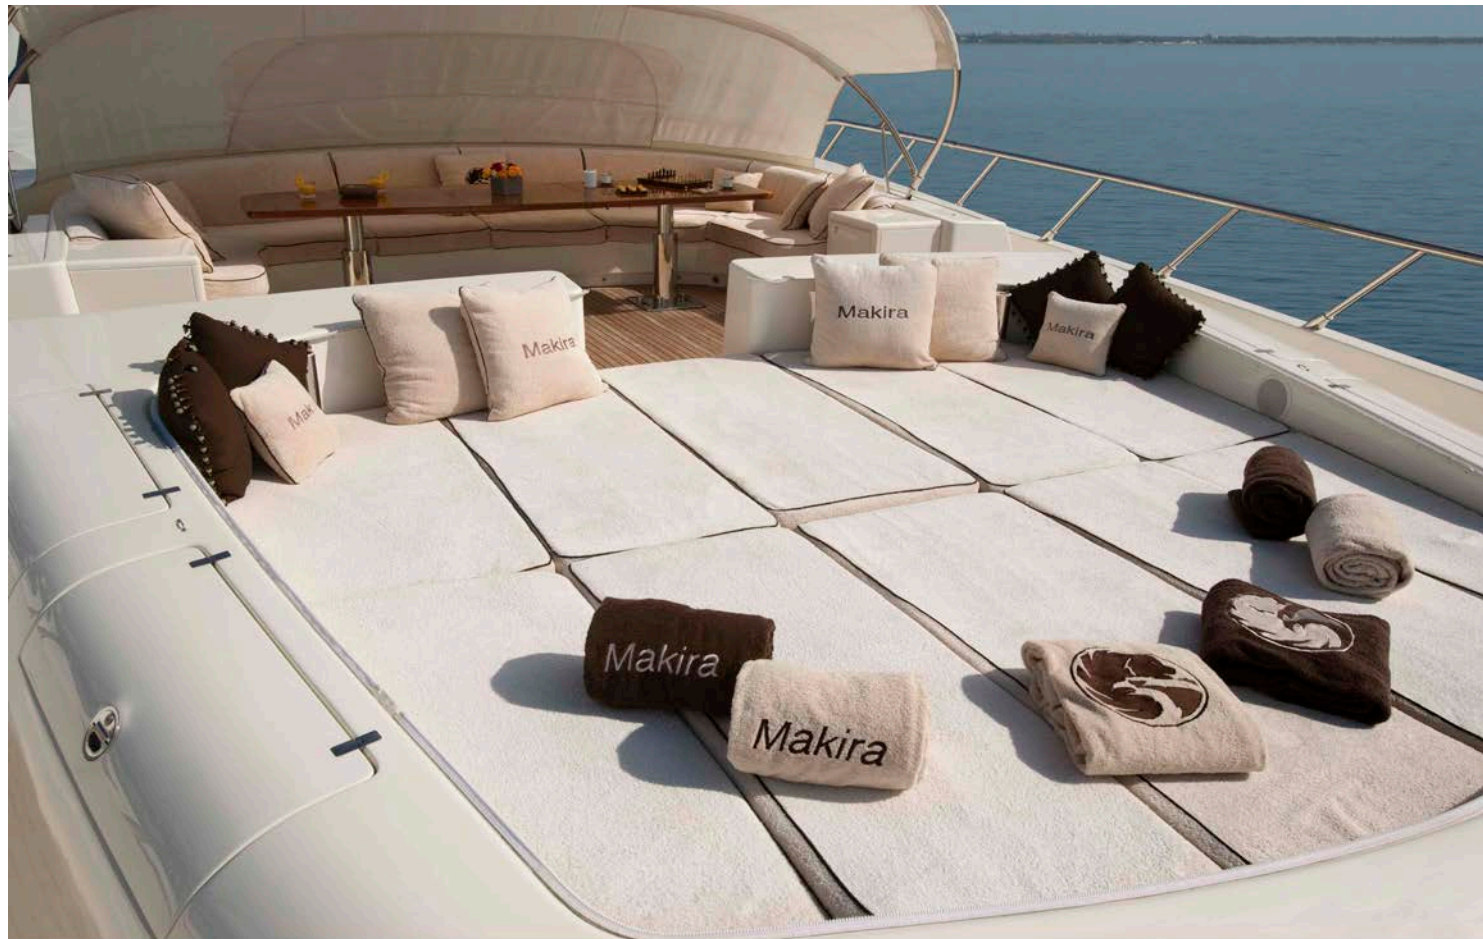

SUN DECK
Dining area

FOR CHARTER

M/Y MAKIRA

Builder.....LEOPARD
Built.....2010
Length (feet/meters).....141'4" / 41 M
Beam (feet/meters).....27'2" / 8.30 M
Cabins.....4
Guests.....9
Crew.....6
Cruising speed.....29 Knots

SUN DECK
Spa pool & sunbathing area

FOR CHARTER

M/Y MAKIRA

Builder.....LEOPARD
Built.....2010
Length (feet/meters).....141'4" / 41 M
Beam (feet/meters).....27'2" / 8.30 M
Cabins.....4
Guests.....9
Crew.....6
Cruising speed.....29 Knots