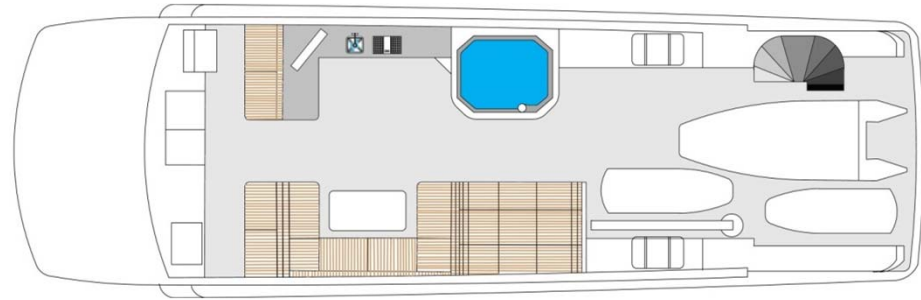

FOR CHARTER

M/Y MUCHOS MAS

BUILDER.....BROWARD MARINE
BUILT/REFIT1994/2008
LENGTH, FEET/METERS 116'/35.36M
CABINS 4
GUESTS 8
CREW..... 5
CRUISING SPEED 16 knots

Watersports

- Main Intrepid 37 ft with triple 275hp Mercury Veradao 4-stroke engines
- 17 ft AB Inflatable with 115hp Yamaha 4-stroke engine,
- 2 x 3 person 2-stroke waverunners
- multi-person and single person towable toys

Complete game fishing and deep drop equipment, floating mats, full set of beach gear including Gazebo and folding chairs.

FOR CHARTER

M/Y MUCHOS MAS

BUILDER.....BROWARD MARINE
BUILT/REFIT1994/2008
LENGTH, FEET/METERS 116'/35.36M
CABINS 4
GUESTS 8
CREW..... 5
CRUISING SPEED 16 knots

Sun Deck

Main Deck

Lower Deck

Layout