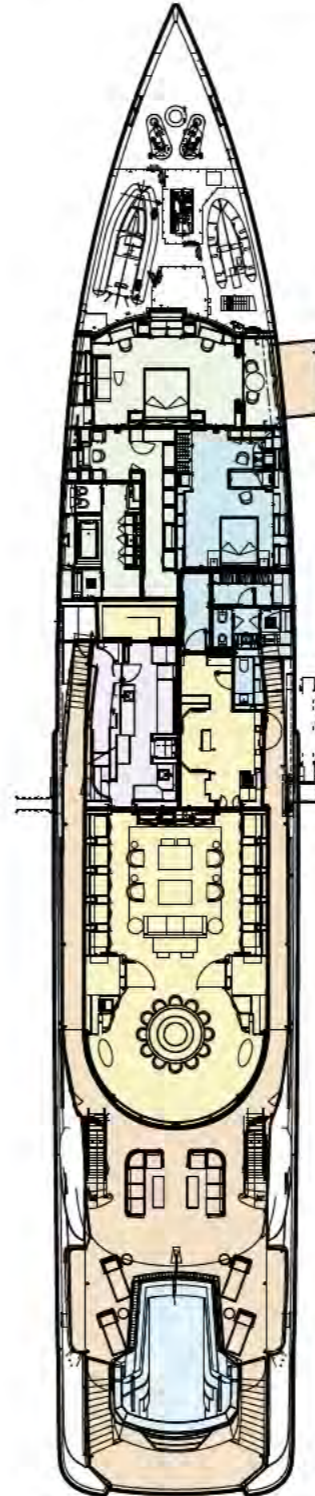

N DECK

MAIN DECK