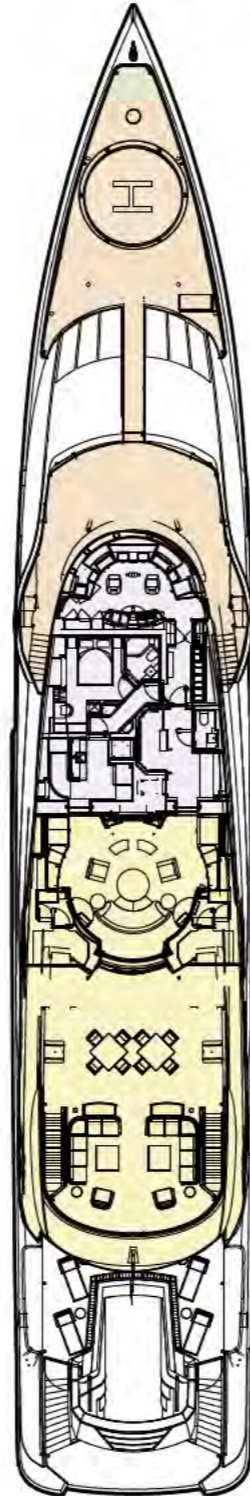

GENERAL ARRANGEMENT

UPPER DECK