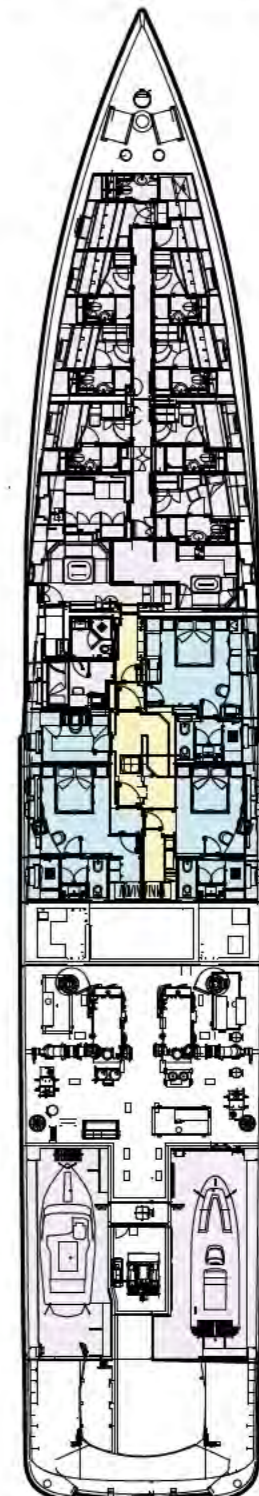

ER DECK

LOWER DECK