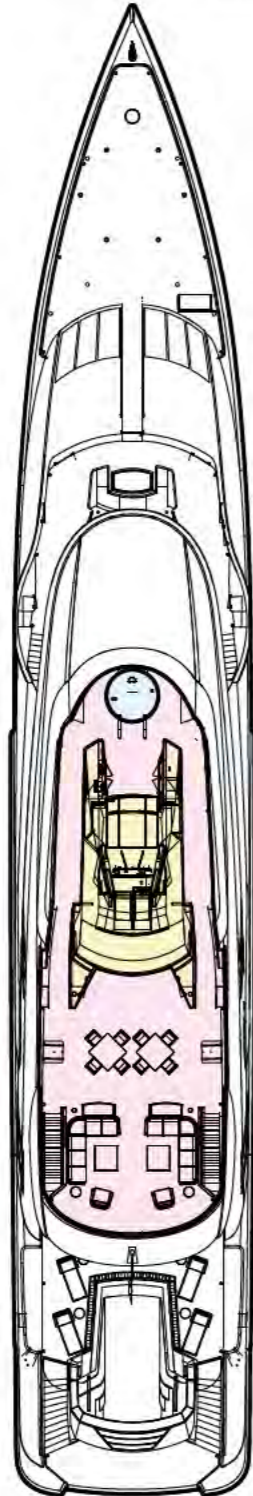

GENERAL ARRANGEMENT

SUN DECK