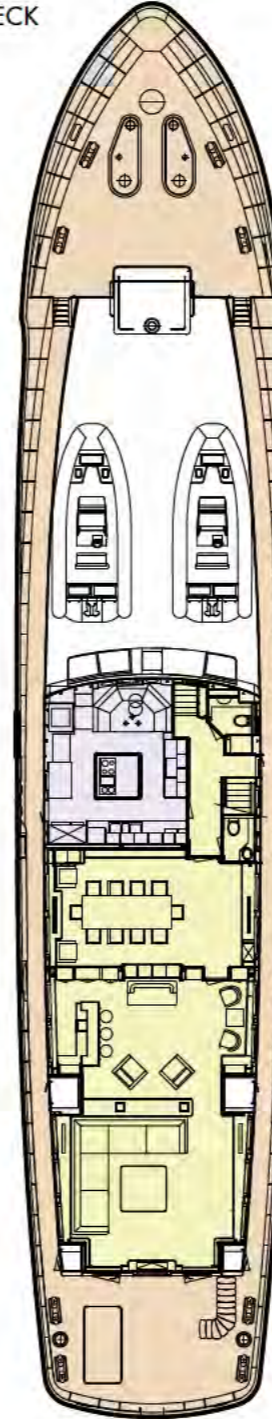

PIONEER

FOR CHARTER

All Yachts Worldwide

BUILDER

PALMER JOHNSON

BUILT / REFIT

1996 / 2015

LENGTH

46.0M (150.1FT)

BEAM

8.8M (28.1FT)

DRAFT

3.2M (10.5FT)

GUESTS

10 IN 5 CABINS

CREW

8 CREW

GROSS TONNAGE

499

HULL

ALUMINIUM

SPEED

14 KNOTS (MAX)

ENGINES

MAIN DECK

LOWER DECK

KEY

- Sun Deck
- Deck
- Guest Areas
- Master Cabin
- Fitness & Wellbeing
- Guest Cabins
- Crew Areas

50m

40m

30m

20m