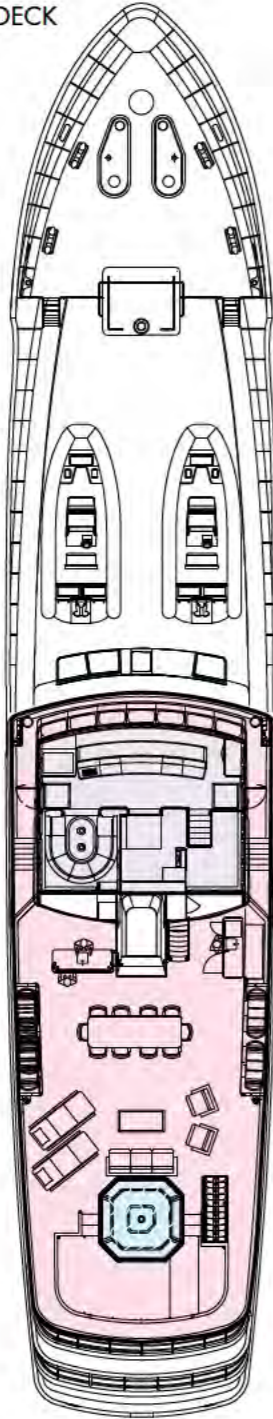

GENERAL ARRANGEMENT

SUN DECK