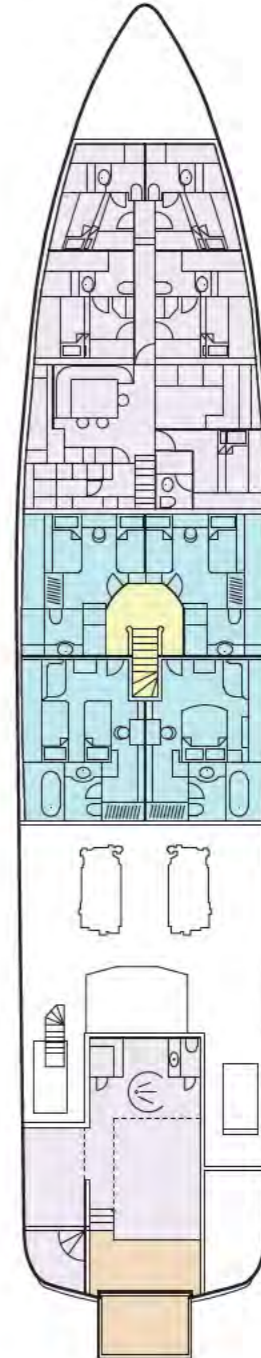

QM OF LONDON

FOR CHARTER

NOT FOR SALE OR CHARTER TO U.S. RESIDENTS WHILE IN U.S. WATERS

All Yachts Worldwide

BUILDER

BENETTI SPA

BUILD / REFIT

1998 / 2014 - 2015

LENGTH

49.9M (163.9FT)

BEAM

8.97M (29.43FT)

DRAFT

2.74M (8.99FT)

GUESTS

12 IN 7 CABINS

CREW

11

STABILISERS

ZERO SPEED - QUANTUM

ENGINES

2 X MTU 12V396TE94 DIESEL

SALON

EXTERIOR LIVING

MAIN DECK

LOWER DECK

KEY

- Sun Deck
- Deck
- Guest Areas
- Master Cabin
- Guest Cabins
- Crew Areas