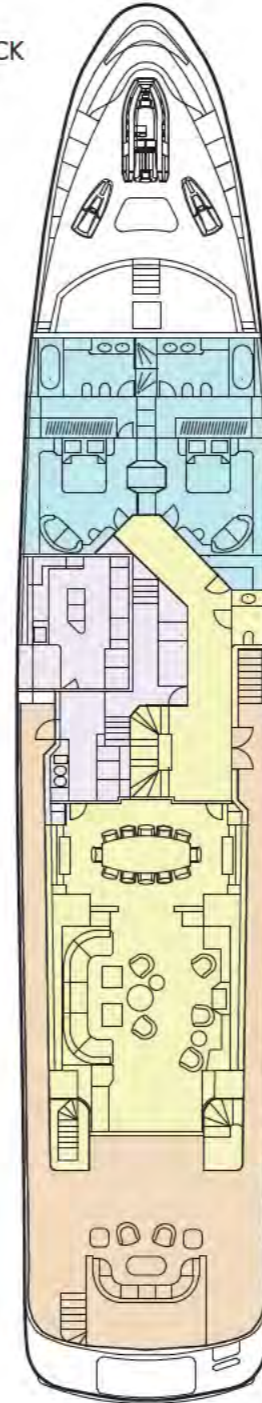

QM OF LONDON

FOR CHARTER

NOT FOR SALE OR CHARTER TO U.S. RESIDENTS WHILE IN U.S. WATERS

All Yachts Worldwide

BUILDER

BENETTI SPA

BUILD / REFIT

1998 / 2014 - 2015

LENGTH

49.9M (163.9FT)

BEAM

8.97M (29.43FT)

DRAFT

2.74M (8.99FT)

GUESTS

12 IN 7 CABINS

CREW

11

STABILISERS

ZERO SPEED - QUANTUM

ENGINES

2 X MTU 12V396TE94 DIESEL

SALON

EXTERIOR LIVING

MAIN DECK

LOWER DECK

KEY

- Sun Deck
- Deck
- Guest Areas
- Master Cabin
- Guest Cabins
- Crew Areas