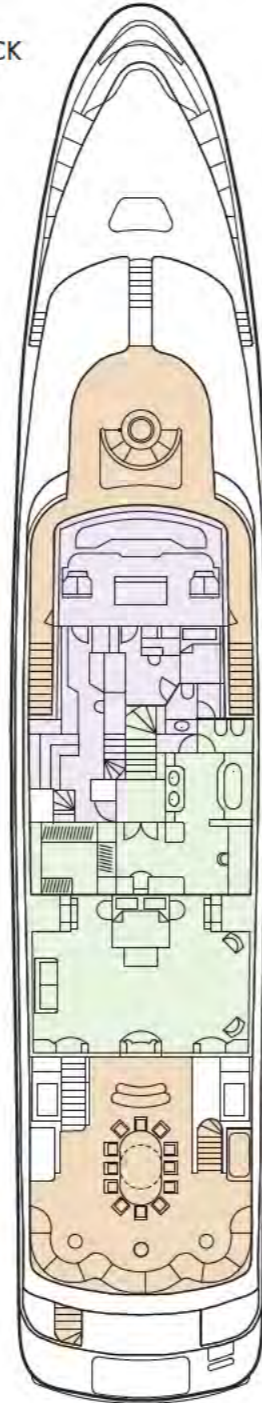

QM OF LONDON

FOR CHARTER

NOT FOR SALE OR CHARTER TO U.S. RESIDENTS WHILE IN U.S. WATERS

All Yachts Worldwide

BUILDER

BENETTI SPA

BUILD / REFIT

1998 / 2014 - 2015

LENGTH

49.9M (163.9FT)

BEAM

8.97M (29.43FT)

DRAFT

2.74M (8.99FT)

GUESTS

12 IN 7 CABINS

CREW

11

STABILISERS

ZERO SPEED - QUANTUM

ENGINES

2 X MTU 12V396TE94 DIESEL

SALON

EXTERIOR LIVING

MAIN DECK

LOWER DECK

KEY

- Sun Deck
- Deck
- Guest Areas
- Master Cabin
- Guest Cabins
- Crew Areas