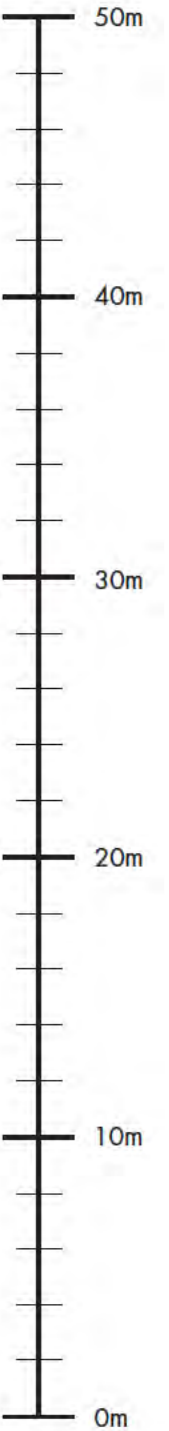

QM OF LONDON

FOR CHARTER

NOT FOR SALE OR CHARTER TO U.S. RESIDENTS WHILE IN U.S. WATERS

All Yachts Worldwide

BUILDER

BENETTI SPA

BUILD / REFIT

1998 / 2014 - 2015

LENGTH

49.9M (163.9FT)

BEAM

8.97M (29.43FT)

DRAFT

2.74M (8.99FT)

GUESTS

12 IN 7 CABINS

CREW

11

STABILISERS

ZERO SPEED - QUANTUM

ENGINES

2 X MTU 12V396TE94 DIESEL

SALON

EXTERIOR LIVING

MAIN DECK

LOWER DECK

KEY

- Sun Deck
- Deck
- Guest Areas
- Master Cabin
- Guest Cabins
- Crew Areas