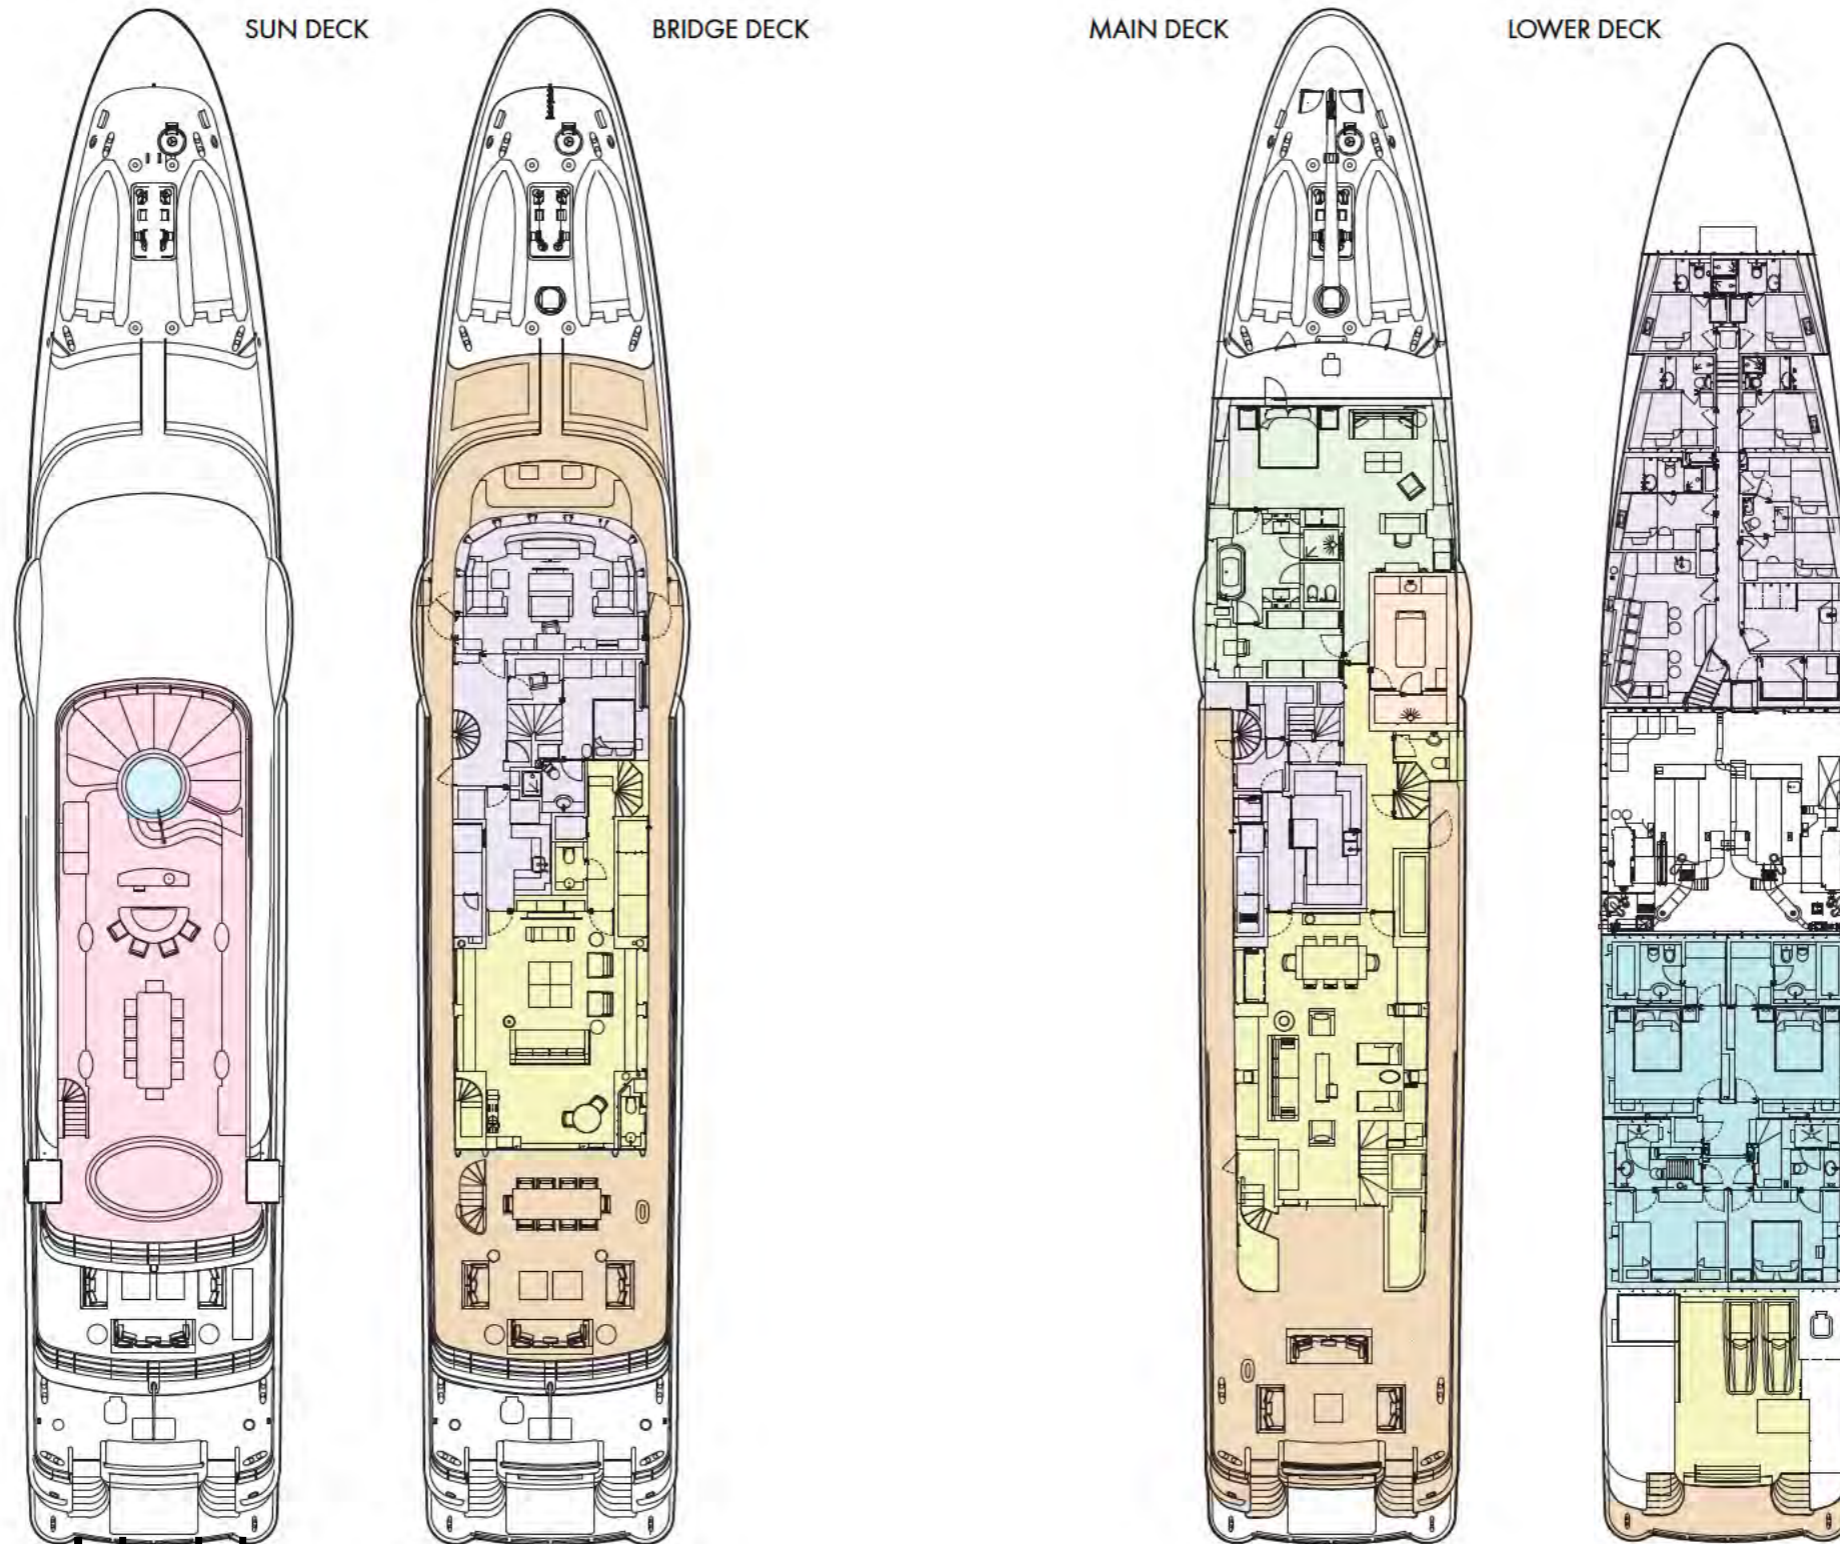

LENGTH

54.3M (178.1FT)

BEAM

9.0M (29.5FT)

DRAFT

3.5M (11.5FT)

GUESTS

11 GUESTS IN 5 CABINS

CREW

13

GRT

650

HULL

STEEL

SPEED

15.5 KNOTS MAX

ENGINES

2 X MTU 2100HP

SALON

ACCOMMODATION

INTERIOR LIVING

EXTERIOR LIVING

NOT FOR SALE OR CHARTER TO U.S. RESIDENTS WHILE IN U.S. WATERS

All Yachts Worldwide

CHASE BOAT

GENERAL ARRANGEMENT

KEY

- Sun Deck
- Deck
- Guest Areas
- Owner's Cabin
- Guest Cabins
- Crew Areas