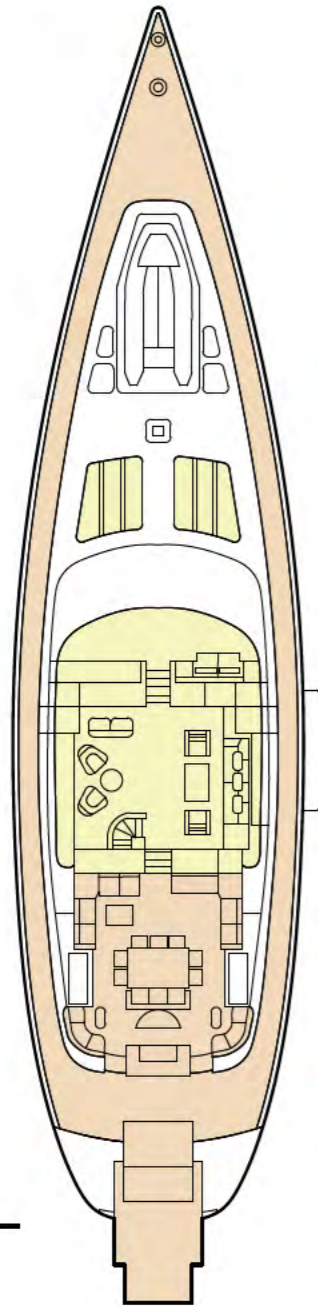

An aerial photograph of a large, dark-hulled sailboat with two massive white sails fully deployed. The boat is moving through deep blue water, leaving a white wake. The perspective is from a high angle, looking down at the vessel. The sails are taut and catch the light, creating a stark contrast with the dark hull and the deep blue sea. The boat's deck is visible, showing various pieces of equipment and a small cabin structure. The overall scene conveys a sense of luxury and adventure.

LENGTH

39.4M (129.3FT)

BEAM

9.4M (30.8FT)

DRAFT

3.5M (11.5FT)

GUESTS

9 IN 4 CABINS

CREW

6

GROSS TONNAGE

254

HULL

ALUMINIUM

SPEED

10 KNOTS MAXIMUM

LOWER DECK

KEY

- Deck
- Guest Areas
- Master Cabin
- Guest Cabins
- Crew Areas

An aerial photograph of a large, dark-hulled sailboat with two massive white sails fully deployed. The boat is moving through deep blue water, leaving a white wake. The camera angle is from a high altitude, looking down at the vessel. The sails are taut and catch the light, creating a stark contrast with the dark hull and the deep blue sea. The boat's deck is visible, showing various pieces of equipment and a person standing near the bow. The overall scene conveys a sense of luxury and adventure.