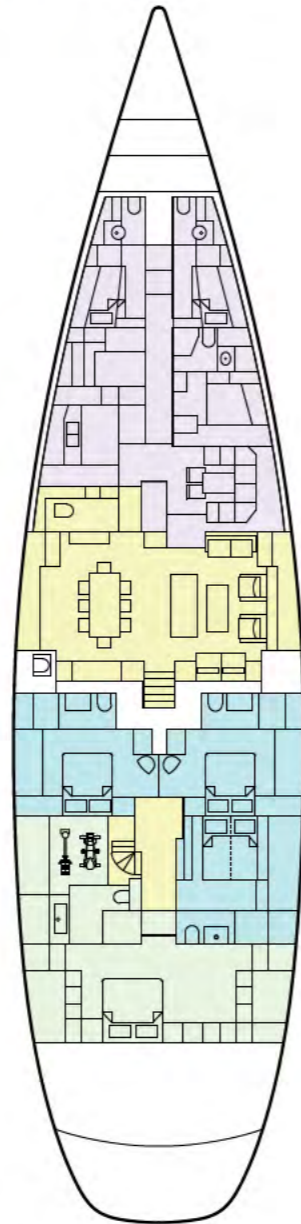

An aerial photograph of a large, dark-hulled sailboat with two massive white sails fully deployed. The boat is moving through deep blue water, leaving a white wake. The perspective is from a high angle, looking down at the vessel. The sails are taut and catch the light, creating a stark contrast with the dark hull and the deep blue sea. The boat's deck is visible, showing various pieces of equipment and a small cabin structure. The overall scene conveys a sense of luxury and adventure.

LENGTH

39.4M (129.3FT)

BEAM

9.4M (30.8FT)

DRAFT

3.5M (11.5FT)

GUESTS

9 IN 4 CABINS

CREW

6

GROSS TONNAGE

254

HULL

ALUMINIUM

SPEED

10 KNOTS MAXIMUM

LOWER DECK

KEY

- Deck
- Guest Areas
- Master Cabin
- Guest Cabins
- Crew Areas

An aerial photograph of a large, dark-hulled sailboat with two massive white sails fully deployed. The boat is moving through deep blue water, leaving a white wake. The camera angle is from a high altitude, looking down at the vessel. The sails are taut and catch the light, creating a stark contrast with the dark hull and the deep blue sea. The boat's deck is visible, showing various pieces of equipment and a person standing near the bow. The overall scene conveys a sense of luxury and adventure.