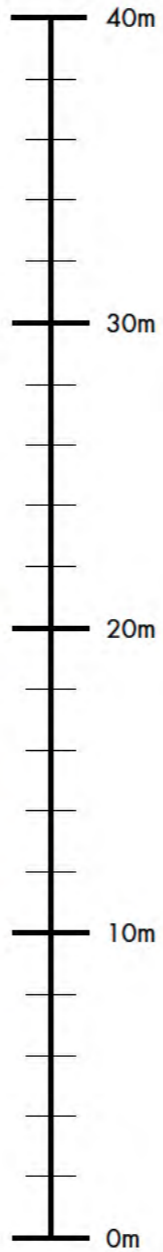

An aerial photograph of a large, dark-hulled sailboat with two massive white sails fully deployed. The boat is moving through deep blue water, leaving a white wake. The perspective is from a high angle, looking down at the vessel. The sails are taut and catch the light, creating a stark contrast with the dark hull and the deep blue sea. The boat's deck is visible, showing various pieces of equipment and a small cabin structure. The overall scene conveys a sense of luxury and adventure.

LENGTH

39.4M (129.3FT)

BEAM

9.4M (30.8FT)

DRAFT

3.5M (11.5FT)

GUESTS

9 IN 4 CABINS

CREW

6

GROSS TONNAGE

254

HULL

ALUMINIUM

SPEED

10 KNOTS MAXIMUM

LOWER DECK

KEY

- Deck
- Guest Areas
- Master Cabin
- Guest Cabins
- Crew Areas

An aerial photograph of a large, dark-hulled sailboat with two massive white sails fully deployed. The boat is moving through deep blue water, leaving a white wake. The camera angle is from a high altitude, looking down at the vessel. The sails are taut and catch the light, creating a stark contrast with the dark hull and the deep blue sea. The boat's deck is visible, showing various pieces of equipment and a person standing near the bow. The overall scene conveys a sense of luxury and adventure.