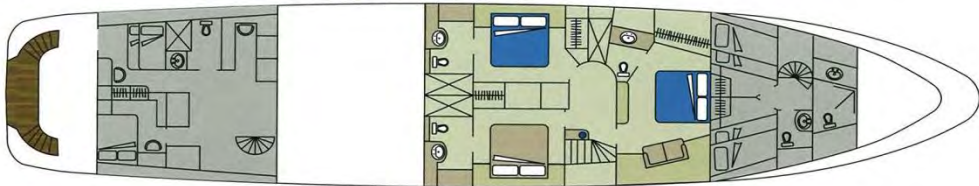

FOR CHARTER

M/Y TOUCH

BUILDER LOUISBOURG
BUILT/REFIT..... 2004/2011
LENGTH, FEET/METERS 120'/ 36.58M
CABINS 4
GUESTS 8
CREW 7
CRUISING SPEED 11 knots

Pilothouse

FOR CHARTER

M/Y TOUCH

BUILDER LOUISBOURG
BUILT/ REFIT..... 2004/2011
LENGTH, FEET/METERS 120'/ 36.58M
CABINS 4
GUESTS 8
CREW 7
CRUISING SPEED 11 knots

SUN DECK - A lofty, private playground for guests only.

BRIDGE DECK - An excellent vantage point for captain and guests.

MAIN DECK - A center for gracious living with dining indoors or alfresco.

ACCOMMODATIONS DECK - Privacy and spaciousness for guests and crew alike.

Layout