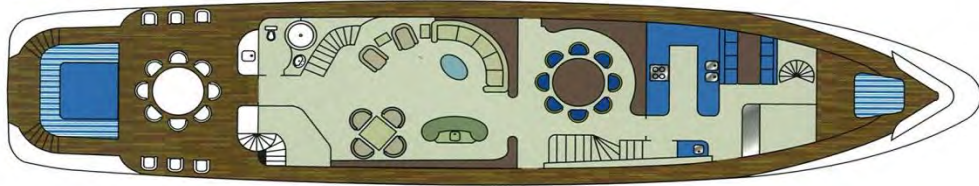

FOR CHARTER

M/Y TOUCH

BUILDER LOUISBOURG
BUILT/REFIT..... 2004/2011
LENGTH, FEET/METERS 120'/ 36.58M
CABINS 4
GUESTS 8
CREW 7
CRUISING SPEED 11 knots

Pilothouse

FOR CHARTER

M/Y TOUCH

BUILDER LOUISBOURG
BUILT/ REFIT..... 2004/2011
LENGTH, FEET/METERS 120'/ 36.58M
CABINS 4
GUESTS 8
CREW 7
CRUISING SPEED 11 knots

SUN DECK - A lofty, private playground for guests only.

BRIDGE DECK - An excellent vantage point for captain and guests.

MAIN DECK - A center for gracious living with dining indoors or alfresco.

ACCOMMODATIONS DECK - Privacy and spaciousness for guests and crew alike.