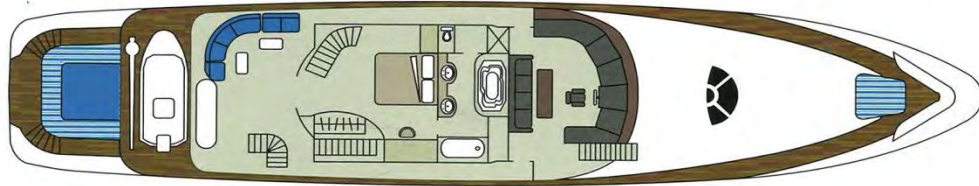

M/Y TOUCH

BUILDER LOUISBOURG
BUILT/ REFIT..... 2004/2011
LENGTH, FEET/METERS 120'/ 36.58M
CABINS 4
GUESTS 8
CREW 7
CRUISING SPEED 11 knots

Toys
29' Century tender Twin 4-stroke Yamahas
Sun Deck
Concealed treadmills adjacent to sitting area

FOR CHARTER

M/Y TOUCH

BUILDER LOUISBOURG
BUILT/REFIT..... 2004/2011
LENGTH, FEET/METERS 120'/ 36.58M
CABINS 4
GUESTS 8
CREW 7
CRUISING SPEED 11 knots

Pilothouse

FOR CHARTER

M/Y TOUCH

BUILDER LOUISBOURG
BUILT/ REFIT..... 2004/2011
LENGTH, FEET/METERS 120'/ 36.58M
CABINS 4
GUESTS 8
CREW 7
CRUISING SPEED 11 knots

SUN DECK - A lofty, private playground for guests only.

BRIDGE DECK - An excellent vantage point for captain and guests.

MAIN DECK - A center for gracious living with dining indoors or alfresco.

ACCOMMODATIONS DECK - Privacy and spaciousness for guests and crew alike.